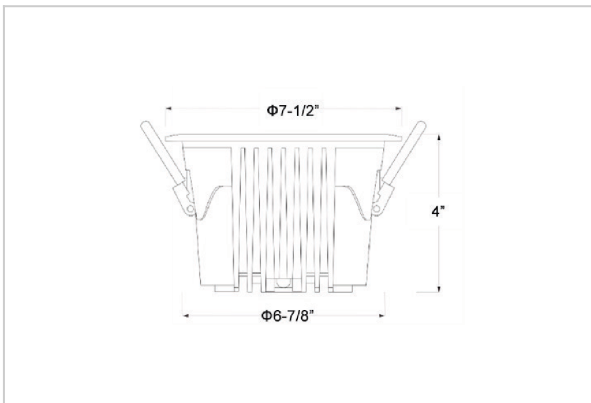

## Product Code : IK-ROCULDL-50W-27K-WH-90C-60D

Voltage	100 - 277 V AC, 50-60 Hz
Lumen Output	6000lm
Power	50W
Efficacy	140lm/w
CCT	2700K
CRI	>90
Beam Angle	60°
Light Distribution	Wide flood
LED Type	COB
LED Light Source	Osram SOLERIQ S 19
Start Time	Instant
Driver	Stand Alone (included)
Operating Position	Non - Swiveling Type
Dimming	On-Off / Triac / 0-10 V
Construction	Round
Mounting Type	Recessed
Heads	Single Head
Body Material	Aluminium Die cast
Finish	White
Height	4"
Diameter	7-1/2"
Cut Out	6-7/8"
Optics	Darklight Technology Black, Silver
Application Area	Classroom, Meeting Room, Office, Club, Home

### Beam Spread (Options)

Spot 15°		Medium 24°		Flood 36°		Wide Flood 60°	
ft	Ø	ft	Ø	ft	Ø	ft	Ø
3.0	0.72	3.0	1.41	3.0	2.03	3.0	3.15
9.0	2.15	9.0	4.22	9.0	6.09	9.0	9.45
15.0	3.58	15.0	7.04	15.0	10.15	15.0	15.75