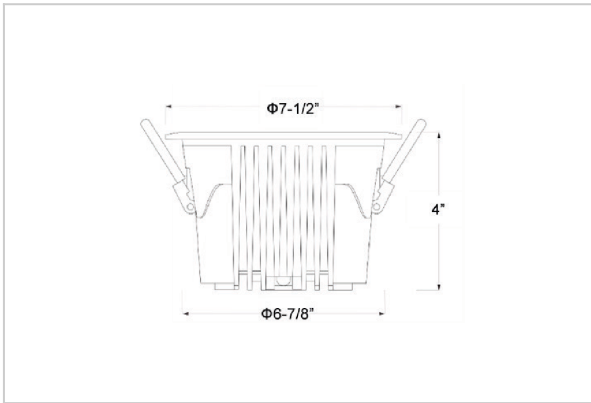

Ocul Down Lights

ITEM SKU#: 662187497686

Product Code : IK-ROCULDL-50W-35K-WH-90C-36D

Voltage	100 - 277 V AC, 50-60 Hz
Lumen Output	6650lm
Power	50W
Efficacy	140lm/w
CCT	3500K
CRI	>90
Beam Angle	36°
Light Distribution	Flood
LED Type	COB
LED Light Source	Osram SOLERIQ S 19
Start Time	Instant
Driver	Stand Alone (included)
Operating Position	Non - Swiveling Type
Dimming	On-Off / Triac / 0-10 V
Construction	Round
Mounting Type	Recessed
Heads	Single Head
Body Material	Aluminium Die cast
Finish	White
Height	4"
Diameter	7-1/2"
Cut Out	6-7/8"
Optics	Darklight Technology Black, Silver
Application Area	Classroom, Meeting Room, Office, Club, Home

Beam Spread (Options)

Spot 15°		Medium 24°		Flood 36°		Wide Flood 60°	
ft	Ø	ft	Ø	ft	Ø	ft	Ø
3.0	0.72	3.0	1.41	3.0	2.03	3.0	3.15
9.0	2.15	9.0	4.22	9.0	6.09	9.0	9.45
15.0	3.58	15.0	7.04	15.0	10.15	15.0	15.75

Ocul, a round shaped LED downlight made of aluminum die cast with high quality powder coated luminaire housing and optimum heat sink. Specular reflector & power grid /global connectors available with isolated LED Driver using Ultra bright OSRAM COB.