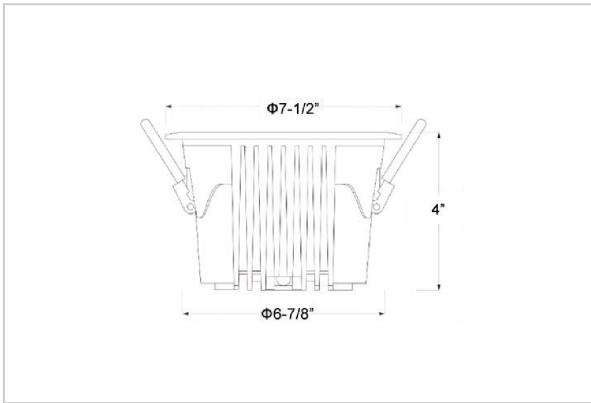

Ocul Down Lights

ITEM SKU#: 662187497600

Product Code : IK-ROCULDL-50W-27K-WH-90C-24D

Voltage	100 - 277 V AC, 50-60 Hz
Lumen Output	6000lm
Power	50W
Efficacy	140lm/w
CCT	2700K
CRI	>90
Beam Angle	24°
Light Distribution	Medium
LED Type	COB
LED Light Source	Osram SOLERIQ S 19
Start Time	Instant
Driver	Stand Alone (included)
Operating Position	Non - Swiveling Type
Dimming	On-Off / Triac / 0-10 V
Construction	Round
Mounting Type	Recessed
Heads	Single Head
Body Material	Aluminium Die cast
Finish	White
Height	4"
Diameter	7-1/2"
Cut Out	6-7/8"
Optics	Darklight Technology Black, Silver
Application Area	Classroom, Meeting Room, Office, Club, Home

Beam Spread (Options)

Spot 15°		Medium 24°		Flood 36°		Wide Flood 60°	
ft	Ø	ft	Ø	ft	Ø	ft	Ø
3.0	0.72	3.0	1.41	3.0	2.03	3.0	3.15
9.0	2.15	9.0	4.22	9.0	6.09	9.0	9.45
15.0	3.58	15.0	7.04	15.0	10.15	15.0	15.75

Ocul, a round shaped LED downlight made of aluminum die cast with high quality powder coated luminaire housing and optimum heat sink. Specular reflector & power grid /global connectors available with isolated LED Driver using Ultra bright OSRAM COB.