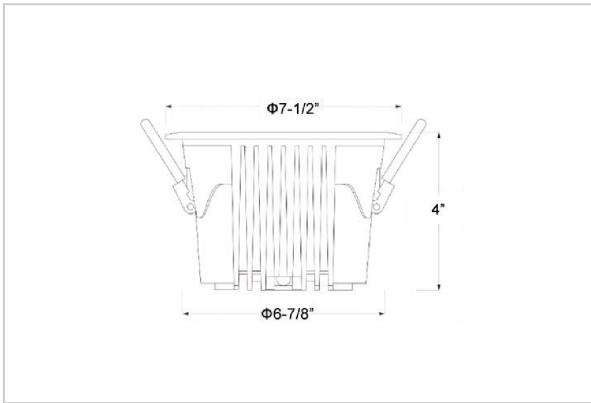

## Product Code : IK-ROCULDL-50W-27K-WH-90C-24D

Voltage	100 - 277 V AC, 50-60 Hz
Lumen Output	6000lm
Power	50W
Efficacy	140lm/w
CCT	2700K
CRI	>90
Beam Angle	24°
Light Distribution	Medium
LED Type	COB
LED Light Source	Osram SOLERIQ S 19
Start Time	Instant
Driver	Stand Alone (included)
Operating Position	Non - Swiveling Type
Dimming	On-Off / Triac / 0-10 V
Construction	Round
Mounting Type	Recessed
Heads	Single Head
Body Material	Aluminium Die cast
Finish	White
Height	4"
Diameter	7-1/2"
Cut Out	6-7/8"
Optics	Darklight Technology Black, Silver
Application Area	Classroom, Meeting Room, Office, Club, Home

### Beam Spread (Options)

Spot 15°		Medium 24°		Flood 36°		Wide Flood 60°	
ft	Ø	ft	Ø	ft	Ø	ft	Ø
3.0	0.72	3.0	1.41	3.0	2.03	3.0	3.15
9.0	2.15	9.0	4.22	9.0	6.09	9.0	9.45
15.0	3.58	15.0	7.04	15.0	10.15	15.0	15.75