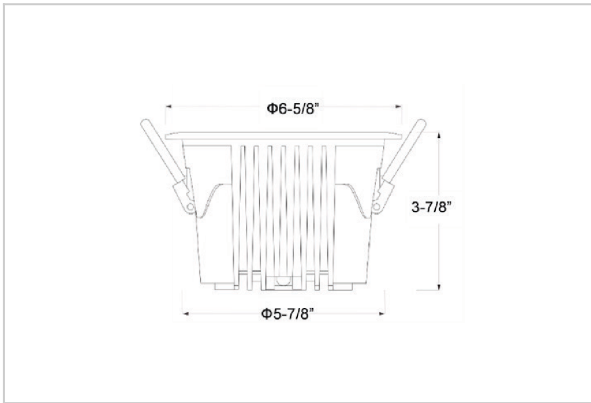

Ocul Down Lights

ITEM SKU#: 662187497396

Product Code : IK-ROCULDL-40W-40K-WH-90C-15D

Voltage	100 - 277 V AC, 50-60 Hz
Lumen Output	5600lm
Power	40W
Efficacy	140lm/w
CCT	4000K
CRI	>90
Beam Angle	15°
Light Distribution	Spot
LED Type	COB
LED Light Source	Osram SOLERIQ S 19
Start Time	Instant
Driver	Stand Alone (included)
Operating Position	Non - Swiveling Type
Dimming	On-Off / Triac / 0-10 V
Construction	Round
Mounting Type	Recessed
Heads	Single Head
Body Material	Aluminium Die cast
Finish	White
Height	3-7/8"
Diameter	6-5/8"
Cut Out	5-7/8"
Optics	Darklight Technology Black, Silver
Application Area	Classroom, Meeting Room, Office, Club, Home

Beam Spread (Options)

Spot 15°		Medium 24°		Flood 36°		Wide Flood 60°	
ft	Ø	ft	Ø	ft	Ø	ft	Ø
3.0	0.72	3.0	1.41	3.0	2.03	3.0	3.15
9.0	2.15	9.0	4.22	9.0	6.09	9.0	9.45
15.0	3.58	15.0	7.04	15.0	10.15	15.0	15.75

Ocul, a round shaped LED downlight made of aluminum die cast with high quality powder coated luminaire housing and optimum heat sink. Specular reflector & power grid /global connectors available with isolated LED Driver using Ultra bright OSRAM COB.