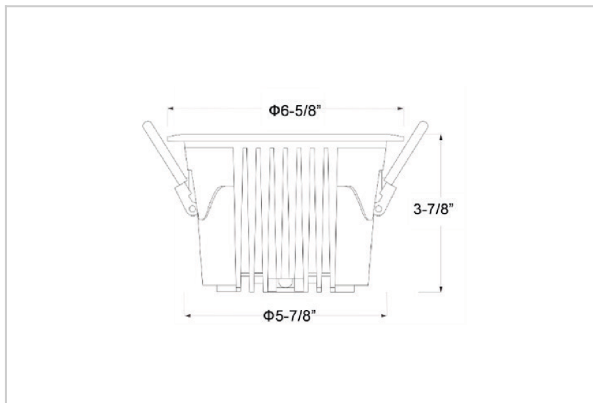

Ocul Down Lights

ITEM SKU#: 662187497396

Product Code : IK-ROCULDL-40W-40K-WH-90C-15D

Voltage	100 - 277 V AC, 50-60 Hz
Lumen Output	5600lm
Power	40W
Efficacy	140lm/w
CCT	4000K
CRI	>90
Beam Angle	15°
Light Distribution	Spot
LED Type	COB
LED Light Source	Osram SOLERIQ S 19
Start Time	Instant
Driver	Stand Alone (included)
Operating Position	Non - Swiveling Type
Dimming	On-Off / Triac / 0-10 V
Construction	Round
Mounting Type	Recessed
Heads	Single Head
Body Material	Aluminium Die cast
Finish	White
Height	3-7/8"
Diameter	6-5/8"
Cut Out	5-7/8"
Optics	Darklight Technology Black, Silver
Application Area	Classroom, Meeting Room, Office, Club, Home

Beam Spread (Options)

Spot 15°		Medium 24°		Flood 36°		Wide Flood 60°	
ft	Ø	ft	Ø	ft	Ø	ft	Ø
3.0	0.72	3.0	1.41	3.0	2.03	3.0	3.15
9.0	2.15	9.0	4.22	9.0	6.09	9.0	9.45
15.0	3.58	15.0	7.04	15.0	10.15	15.0	15.75

Ocul, a round shaped LED downlight made of aluminum die cast with high quality powder coated luminaire housing and optimum heat sink. Specular reflector & power grid /global connectors available with isolated LED Driver using Ultra bright OSRAM COB.