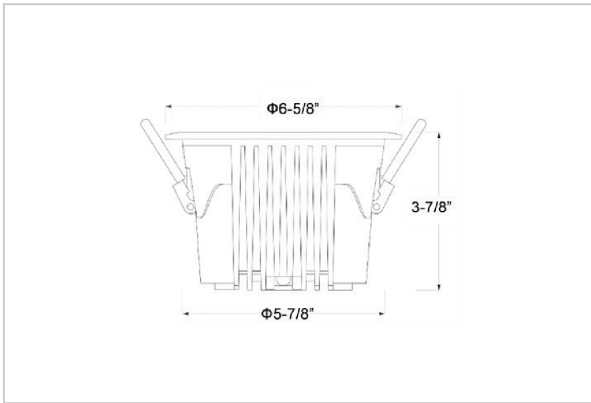

Ocul Down Lights

ITEM SKU#: 662187497365

Product Code : IK-ROCULDL-40W-27K-WH-90C-15D

Voltage	100 - 277 V AC, 50-60 Hz
Lumen Output	4800lm
Power	40W
Efficacy	140lm/w
CCT	2700K
CRI	>90
Beam Angle	15°
Light Distribution	Spot
LED Type	COB
LED Light Source	Osram SOLERIQ S 19
Start Time	Instant
Driver	Stand Alone (included)
Operating Position	Non - Swiveling Type
Dimming	On-Off / Triac / 0-10 V
Construction	Round
Mounting Type	Recessed
Heads	Single Head
Body Material	Aluminium Die cast
Finish	White
Height	3-7/8"
Diameter	6-5/8"
Cut Out	5-7/8"
Optics	Darklight Technology Black, Silver
Application Area	Classroom, Meeting Room, Office, Club, Home

Beam Spread (Options)

Spot 15°		Medium 24°		Flood 36°		Wide Flood 60°	
ft	Ø	ft	Ø	ft	Ø	ft	Ø
3.0	0.72	3.0	1.41	3.0	2.03	3.0	3.15
9.0	2.15	9.0	4.22	9.0	6.09	9.0	9.45
15.0	3.58	15.0	7.04	15.0	10.15	15.0	15.75

Ocul, a round shaped LED downlight made of aluminum die cast with high quality powder coated luminaire housing and optimum heat sink. Specular reflector & power grid /global connectors available with isolated LED Driver using Ultra bright OSRAM COB.