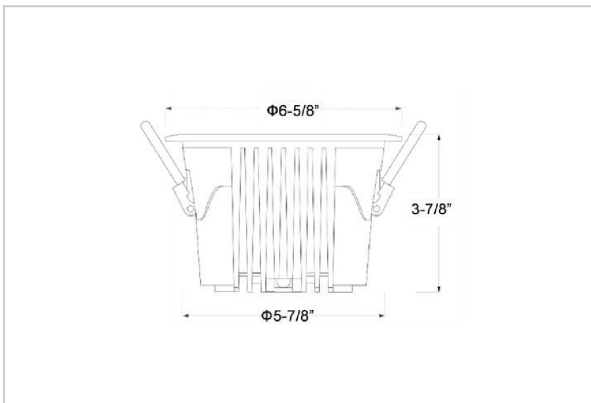

## Product Code : IK-ROCULDL-30W-40K-WH-90C-36D

Voltage	100 - 277 V AC, 50-60 Hz
Lumen Output	4200lm
Power	30W
Efficacy	140lm/w
CCT	4000K
CRI	>90
Beam Angle	36°
Light Distribution	Flood
LED Type	COB
LED Light Source	Osram SOLERIQ S 19
Start Time	Instant
Driver	Stand Alone (included)
Operating Position	Non - Swiveling Type
Dimming	On-Off / Triac / 0-10 V
Construction	Round
Mounting Type	Recessed
Heads	Single Head
Body Material	Aluminium Die cast
Finish	White
Height	3-7/8"
Diameter	6-5/8"
Cut Out	5-7/8"
Optics	Darklight Technology Black, Silver
Application Area	Classroom, Meeting Room, Office, Club, Home

### Beam Spread (Options)

Spot 15°		Medium 24°		Flood 36°		Wide Flood 60°	
ft	Ø	ft	Ø	ft	Ø	ft	Ø
3.0	0.72	3.0	1.41	3.0	2.03	3.0	3.15
9.0	2.15	9.0	4.22	9.0	6.09	9.0	9.45
15.0	3.58	15.0	7.04	15.0	10.15	15.0	15.75