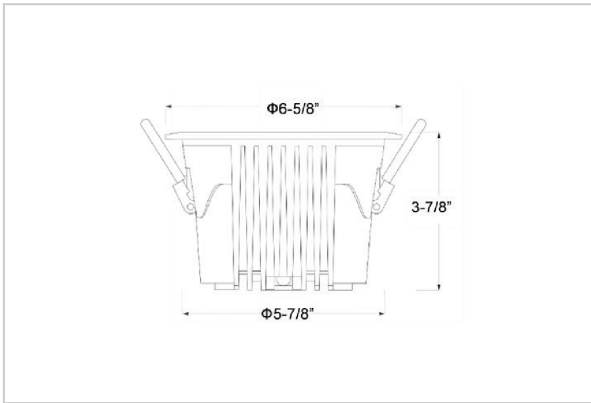

## Product Code : IK-ROCULDL-30W-35K-WH-90C-36D

Voltage	100 - 277 V AC, 50-60 Hz
Lumen Output	3990lm
Power	30W
Efficacy	140lm/w
CCT	3500K
CRI	>90
Beam Angle	36°
Light Distribution	Flood
LED Type	COB
LED Light Source	Osram SOLERIQ S 19
Start Time	Instant
Driver	Stand Alone (included)
Operating Position	Non - Swiveling Type
Dimming	On-Off / Triac / 0-10 V
Construction	Round
Mounting Type	Recessed
Heads	Single Head
Body Material	Aluminium Die cast
Finish	White
Height	3-7/8"
Diameter	6-5/8"
Cut Out	5-7/8"
Optics	Darklight Technology Black, Silver
Application Area	Classroom, Meeting Room, Office, Club, Home

### Beam Spread (Options)

Spot	15°	Medium	24°	Flood	36°	Wide Flood	60°
ft	Ø	ft	Ø	ft	Ø	ft	Ø
3.0	0.72	3.0	1.41	3.0	2.03	3.0	3.15
9.0	2.15	9.0	4.22	9.0	6.09	9.0	9.45
15.0	3.58	15.0	7.04	15.0	10.15	15.0	15.75