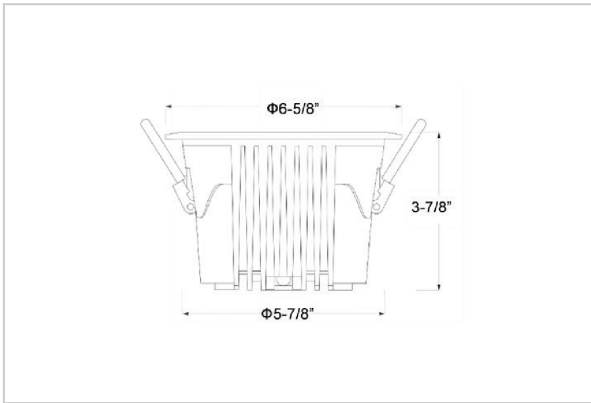

Ocul Down Lights

ITEM SKU#: 662187497280

Product Code : IK-ROCULDL-30W-27K-WH-90C-36D

Voltage	100 - 277 V AC, 50-60 Hz
Lumen Output	3600lm
Power	30W
Efficacy	140lm/w
CCT	2700K
CRI	>90
Beam Angle	36°
Light Distribution	Flood
LED Type	COB
LED Light Source	Osram SOLERIQ S 19
Start Time	Instant
Driver	Stand Alone (included)
Operating Position	Non - Swiveling Type
Dimming	On-Off / Triac / 0-10 V
Construction	Round
Mounting Type	Recessed
Heads	Single Head
Body Material	Aluminium Die cast
Finish	White
Height	3-7/8"
Diameter	6-5/8"
Cut Out	5-7/8"
Optics	Darklight Technology Black, Silver
Application Area	Classroom, Meeting Room, Office, Club, Home

Beam Spread (Options)

Spot 15°		Medium 24°		Flood 36°		Wide Flood 60°	
ft	Ø	ft	Ø	ft	Ø	ft	Ø
3.0	0.72	3.0	1.41	3.0	2.03	3.0	3.15
9.0	2.15	9.0	4.22	9.0	6.09	9.0	9.45
15.0	3.58	15.0	7.04	15.0	10.15	15.0	15.75

Ocul, a round shaped LED downlight made of aluminum die cast with high quality powder coated luminaire housing and optimum heat sink. Specular reflector & power grid /global connectors available with isolated LED Driver using Ultra bright OSRAM COB.