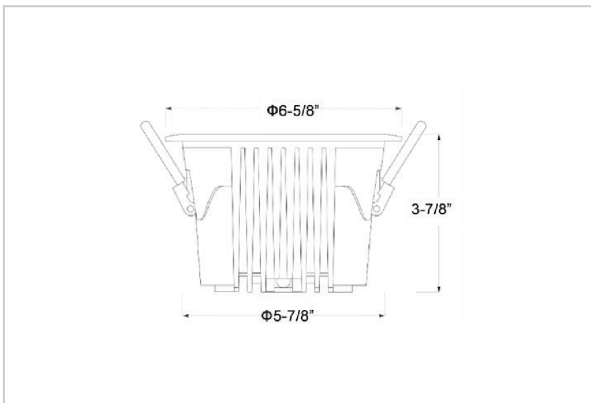

## Product Code : IK-ROCULDL-30W-40K-WH-90C-24D

Voltage	100 - 277 V AC, 50-60 Hz
Lumen Output	4200lm
Power	30W
Efficacy	140lm/w
CCT	4000K
CRI	>90
Beam Angle	24°
Light Distribution	Medium
LED Type	COB
LED Light Source	Osram SOLERIQ S 19
Start Time	Instant
Driver	Stand Alone (included)
Operating Position	Non - Swiveling Type
Dimming	On-Off / Triac / 0-10 V
Construction	Round
Mounting Type	Recessed
Heads	Single Head
Body Material	Aluminium Die cast
Finish	White
Height	3-7/8"
Diameter	6-5/8"
Cut Out	5-7/8"
Optics	Darklight Technology Black, Silver
Application Area	Classroom, Meeting Room, Office, Club, Home

### Beam Spread (Options)

Spot 15°		Medium 24°		Flood 36°		Wide Flood 60°	
ft	Ø	ft	Ø	ft	Ø	ft	Ø
3.0	0.72	3.0	1.41	3.0	2.03	3.0	3.15
9.0	2.15	9.0	4.22	9.0	6.09	9.0	9.45
15.0	3.58	15.0	7.04	15.0	10.15	15.0	15.75