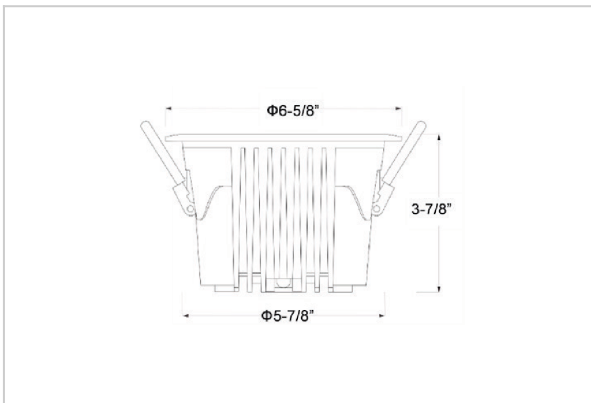

Ocul Down Lights

ITEM SKU#: 662187497242

Product Code : IK-ROCULDL-30W-30K-WH-90C-24D

Voltage	100 - 277 V AC, 50-60 Hz
Lumen Output	3790lm
Power	30W
Efficacy	140lm/w
CCT	3000K
CRI	>90
Beam Angle	24°
Light Distribution	Medium
LED Type	COB
LED Light Source	Osram SOLERIQ S 19
Start Time	Instant
Driver	Stand Alone (included)
Operating Position	Non - Swiveling Type
Dimming	On-Off / Triac / 0-10 V
Construction	Round
Mounting Type	Recessed
Heads	Single Head
Body Material	Aluminium Die cast
Finish	White
Height	3-7/8"
Diameter	6-5/8"
Cut Out	5-7/8"
Optics	Darklight Technology Black, Silver
Application Area	Classroom, Meeting Room, Office, Club, Home

Beam Spread (Options)

Spot 15°		Medium 24°		Flood 36°		Wide Flood 60°	
ft	Ø	ft	Ø	ft	Ø	ft	Ø
3.0	0.72	3.0	1.41	3.0	2.03	3.0	3.15
9.0	2.15	9.0	4.22	9.0	6.09	9.0	9.45
15.0	3.58	15.0	7.04	15.0	10.15	15.0	15.75

Ocul, a round shaped LED downlight made of aluminum die cast with high quality powder coated luminaire housing and optimum heat sink. Specular reflector & power grid /global connectors available with isolated LED Driver using Ultra bright OSRAM COB.