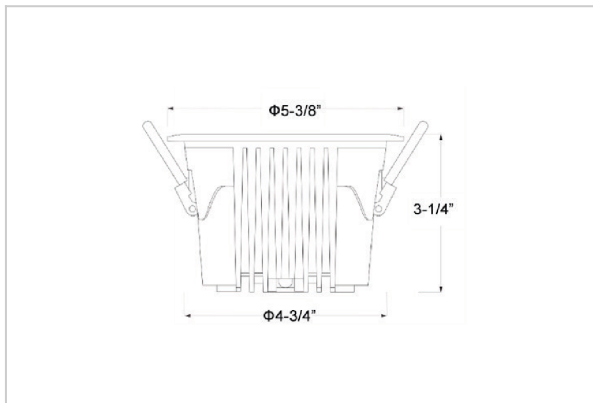

## Product Code : IK-ROCULDL-20W-30K-WH-90C-36D

Voltage	100 - 277 V AC, 50-60 Hz
Lumen Output	2527lm
Power	20W
Efficacy	140lm/w
CCT	3000K
CRI	>90
Beam Angle	36°
Light Distribution	Flood
LED Type	COB
LED Light Source	Osram SOLERIQ S 19
Start Time	Instant
Driver	Stand Alone (included)
Operating Position	Non - Swiveling Type
Dimming	On-Off / Triac / 0-10 V
Construction	Round
Mounting Type	Recessed
Heads	Single Head
Body Material	Aluminium Die cast
Finish	White
Height	3-1/4"
Diameter	5-3/8"
Cut Out	4-3/4"
Optics	Darklight Technology Black, Silver
Application Area	Classroom, Meeting Room, Office, Club, Home

### Beam Spread (Options)

Spot 15°		Medium 24°		Flood 36°		Wide Flood 60°	
ft	Ø	ft	Ø	ft	Ø	ft	Ø
3.0	0.72	3.0	1.41	3.0	2.03	3.0	3.15
9.0	2.15	9.0	4.22	9.0	6.09	9.0	9.45
15.0	3.58	15.0	7.04	15.0	10.15	15.0	15.75