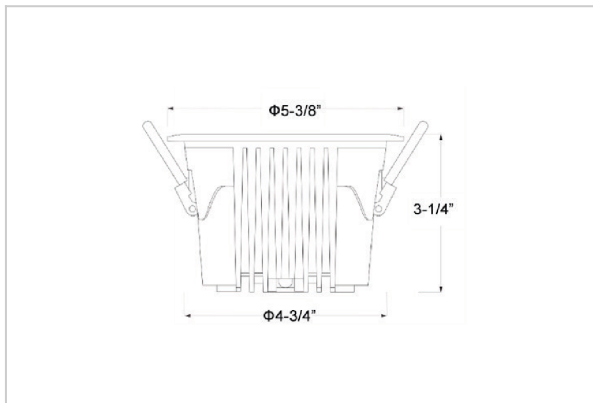

Ocul Down Lights

ITEM SKU#: 662187497075

Product Code : IK-ROCULDL-20W-27K-WH-90C-24D

Voltage	100 - 277 V AC, 50-60 Hz
Lumen Output	2400lm
Power	20W
Efficacy	140lm/w
CCT	2700K
CRI	>90
Beam Angle	24°
Light Distribution	Medium
LED Type	COB
LED Light Source	Osram SOLERIQ S 19
Start Time	Instant
Driver	Stand Alone (included)
Operating Position	Non - Swiveling Type
Dimming	On-Off / Triac / 0-10 V
Construction	Round
Mounting Type	Recessed
Heads	Single Head
Body Material	Aluminium Die cast
Finish	White
Height	3-1/4"
Diameter	5-3/8"
Cut Out	4-3/4"
Optics	Darklight Technology Black, Silver
Application Area	Classroom, Meeting Room, Office, Club, Home

Beam Spread (Options)

Spot 15°		Medium 24°		Flood 36°		Wide Flood 60°	
ft	Ø	ft	Ø	ft	Ø	ft	Ø
3.0	0.72	3.0	1.41	3.0	2.03	3.0	3.15
9.0	2.15	9.0	4.22	9.0	6.09	9.0	9.45
15.0	3.58	15.0	7.04	15.0	10.15	15.0	15.75