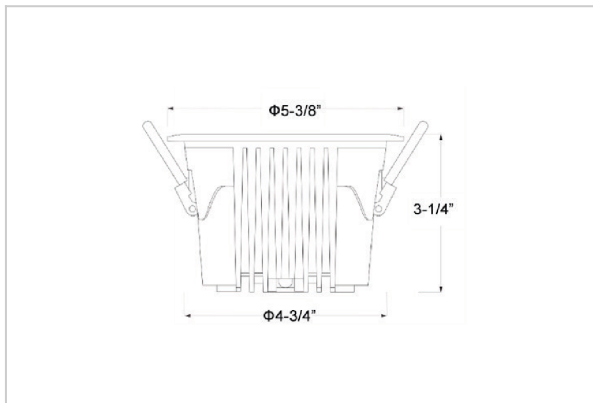

Ocul Down Lights

ITEM SKU#: 662187497051

Product Code : IK-ROCULDL-20W-35K-WH-90C-15D

Voltage	100 - 277 V AC, 50-60 Hz
Lumen Output	2660lm
Power	20W
Efficacy	140lm/w
CCT	3500K
CRI	>90
Beam Angle	15°
Light Distribution	Spot
LED Type	COB
LED Light Source	Osram SOLERIQ S 19
Start Time	Instant
Driver	Stand Alone (included)
Operating Position	Non - Swiveling Type
Dimming	On-Off / Triac / 0-10 V
Construction	Round
Mounting Type	Recessed
Heads	Single Head
Body Material	Aluminium Die cast
Finish	White
Height	3-1/4"
Diameter	5-3/8"
Cut Out	4-3/4"
Optics	Darklight Technology Black, Silver
Application Area	Classroom, Meeting Room, Office, Club, Home

Beam Spread (Options)

Spot 15°		Medium 24°		Flood 36°		Wide Flood 60°	
ft	Ø	ft	Ø	ft	Ø	ft	Ø
3.0	0.72	3.0	1.41	3.0	2.03	3.0	3.15
9.0	2.15	9.0	4.22	9.0	6.09	9.0	9.45
15.0	3.58	15.0	7.04	15.0	10.15	15.0	15.75