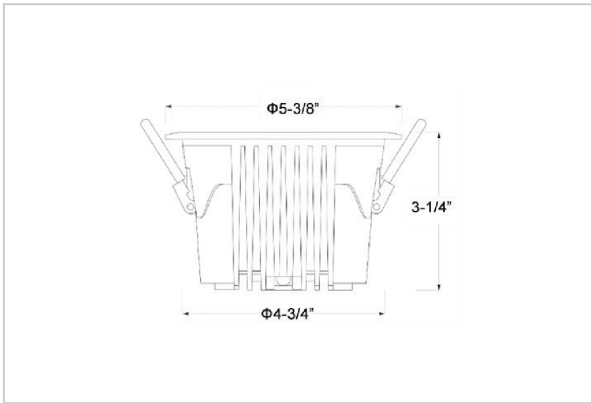

Ocul Down Lights

ITEM SKU#: 662187497044

Product Code : IK-ROCULDL-20W-30K-WH-90C-15D

Voltage	100 - 277 V AC, 50-60 Hz
Lumen Output	2527lm
Power	20W
Efficacy	140lm/w
CCT	3000K
CRI	>90
Beam Angle	15°
Light Distribution	Spot
LED Type	COB
LED Light Source	Osram SOLERIQ S 19
Start Time	Instant
Driver	Stand Alone (included)
Operating Position	Non - Swiveling Type
Dimming	On-Off / Triac / 0-10 V
Construction	Round
Mounting Type	Recessed
Heads	Single Head
Body Material	Aluminium Die cast
Finish	White
Height	3-1/4"
Diameter	5-3/8"
Cut Out	4-3/4"
Optics	Darklight Technology Black, Silver
Application Area	Classroom, Meeting Room, Office, Club, Home

Beam Spread (Options)

Spot 15°		Medium 24°		Flood 36°		Wide Flood 60°	
ft	Ø	ft	Ø	ft	Ø	ft	Ø
3.0	0.72	3.0	1.41	3.0	2.03	3.0	3.15
9.0	2.15	9.0	4.22	9.0	6.09	9.0	9.45
15.0	3.58	15.0	7.04	15.0	10.15	15.0	15.75

Ocul, a round shaped LED downlight made of aluminum die cast with high quality powder coated luminaire housing and optimum heat sink. Specular reflector & power grid /global connectors available with isolated LED Driver using Ultra bright OSRAM COB.