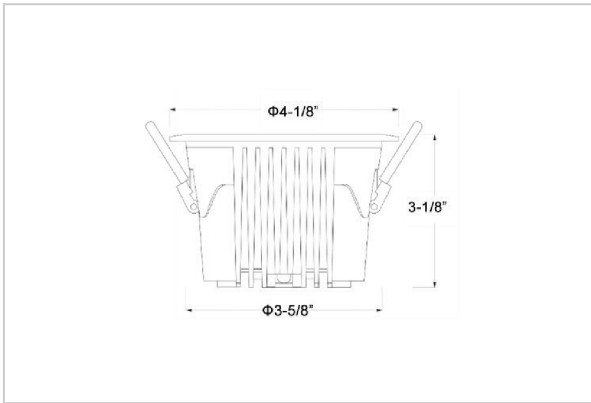

Ocul Down Lights

ITEM SKU#: 662187497006

Product Code : IK-ROCULDL-15W-30K-WH-90C-60D

Voltage	100 - 277 V AC, 50-60 Hz
Lumen Output	1895lm
Power	15W
Efficacy	140lm/w
CCT	3000K
CRI	>90
Beam Angle	60°
Light Distribution	Wide flood
LED Type	COB
LED Light Source	Osram SOLERIQ S 19
Start Time	Instant
Driver	Stand Alone (included)
Operating Position	Non - Swiveling Type
Dimming	On-Off / Triac / 0-10 V
Construction	Round
Mounting Type	Recessed
Heads	Single Head
Body Material	Aluminium Die cast
Finish	White
Height	3-1/8"
Diameter	4-1/8"
Cut Out	3-5/8"
Optics	Darklight Technology Black, Silver
Application Area	Classroom, Meeting Room, Office, Club, Home

Beam Spread (Options)

Spot 15°		Medium 24°		Flood 36°		Wide Flood 60°	
ft	Ø	ft	Ø	ft	Ø	ft	Ø
3.0	0.72	3.0	1.41	3.0	2.03	3.0	3.15
9.0	2.15	9.0	4.22	9.0	6.09	9.0	9.45
15.0	3.58	15.0	7.04	15.0	10.15	15.0	15.75

Ocul, a round shaped LED downlight made of aluminum die cast with high quality powder coated luminaire housing and optimum heat sink. Specular reflector & power grid /global connectors available with isolated LED Driver using Ultra bright OSRAM COB.