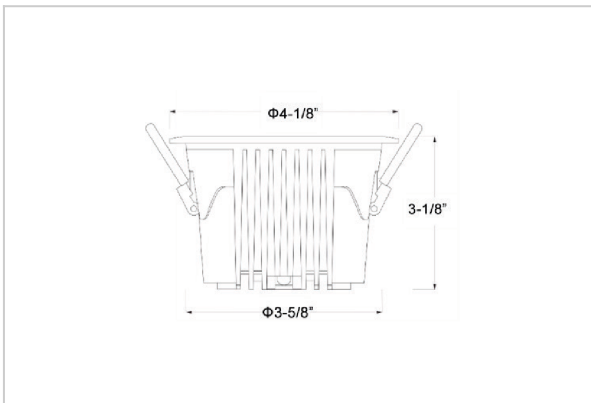

Ocul Down Lights

ITEM SKU#: 662187497006

Product Code : IK-ROCULDL-15W-30K-WH-90C-60D

Voltage	100 - 277 V AC, 50-60 Hz
Lumen Output	1895lm
Power	15W
Efficacy	140lm/w
CCT	3000K
CRI	>90
Beam Angle	60°
Light Distribution	Wide flood
LED Type	COB
LED Light Source	Osram SOLERIQ S 19
Start Time	Instant
Driver	Stand Alone (included)
Operating Position	Non - Swiveling Type
Dimming	On-Off / Triac / 0-10 V
Construction	Round
Mounting Type	Recessed
Heads	Single Head
Body Material	Aluminium Die cast
Finish	White
Height	3-1/8"
Diameter	4-1/8"
Cut Out	3-5/8"
Optics	Darklight Technology Black, Silver
Application Area	Classroom, Meeting Room, Office, Club, Home

Beam Spread (Options)

Spot 15°		Medium 24°		Flood 36°		Wide Flood 60°	
ft	Ø	ft	Ø	ft	Ø	ft	Ø
3.0	0.72	3.0	1.41	3.0	2.03	3.0	3.15
9.0	2.15	9.0	4.22	9.0	6.09	9.0	9.45
15.0	3.58	15.0	7.04	15.0	10.15	15.0	15.75

Ocul, a round shaped LED downlight made of aluminum die cast with high quality powder coated luminaire housing and optimum heat sink. Specular reflector & power grid /global connectors available with isolated LED Driver using Ultra bright OSRAM COB.