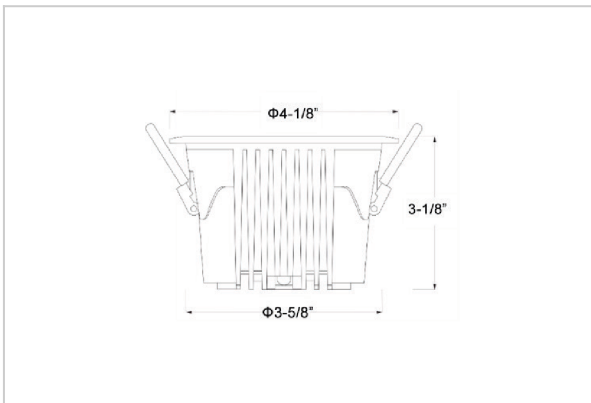

Ocul Down Lights

ITEM SKU#: 662187496962

Product Code : IK-ROCULDL-15W-30K-WH-90C-36D

Voltage	100 - 277 V AC, 50-60 Hz
Lumen Output	1895lm
Power	15W
Efficacy	140lm/w
CCT	3000K
CRI	>90
Beam Angle	36°
Light Distribution	Flood
LED Type	COB
LED Light Source	Osram SOLERIQ S 19
Start Time	Instant
Driver	Stand Alone (included)
Operating Position	Non - Swiveling Type
Dimming	On-Off / Triac / 0-10 V
Construction	Round
Mounting Type	Recessed
Heads	Single Head
Body Material	Aluminium Die cast
Finish	White
Height	3-1/8"
Diameter	4-1/8"
Cut Out	3-5/8"
Optics	Darklight Technology Black, Silver
Application Area	Classroom, Meeting Room, Office, Club, Home

Beam Spread (Options)

Spot 15°		Medium 24°		Flood 36°		Wide Flood 60°	
ft	Ø	ft	Ø	ft	Ø	ft	Ø
3.0	0.72	3.0	1.41	3.0	2.03	3.0	3.15
9.0	2.15	9.0	4.22	9.0	6.09	9.0	9.45
15.0	3.58	15.0	7.04	15.0	10.15	15.0	15.75

Ocul, a round shaped LED downlight made of aluminum die cast with high quality powder coated luminaire housing and optimum heat sink. Specular reflector & power grid /global connectors available with isolated LED Driver using Ultra bright OSRAM COB.