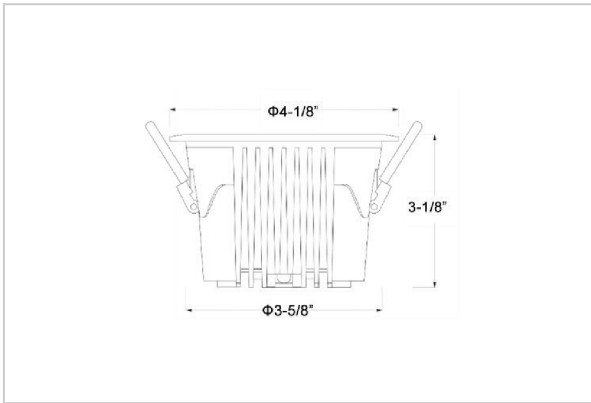

## Product Code : IK-ROCULDL-15W-30K-WH-90C-24D

Voltage	100 - 277 V AC, 50-60 Hz
Lumen Output	1895lm
Power	15W
Efficacy	140lm/w
CCT	3000K
CRI	>90
Beam Angle	24°
Light Distribution	Medium
LED Type	COB
LED Light Source	Osram SOLERIQ S 19
Start Time	Instant
Driver	Stand Alone (included)
Operating Position	Non - Swiveling Type
Dimming	On-Off / Triac / 0-10 V
Construction	Round
Mounting Type	Recessed
Heads	Single Head
Body Material	Aluminium Die cast
Finish	White
Height	3-1/8"
Diameter	4-1/8"
Cut Out	3-5/8"
Optics	Darklight Technology Black, Silver
Application Area	Classroom, Meeting Room, Office, Club, Home

### Beam Spread (Options)

Spot 15°		Medium 24°		Flood 36°		Wide Flood 60°	
ft	Ø	ft	Ø	ft	Ø	ft	Ø
3.0	0.72	3.0	1.41	3.0	2.03	3.0	3.15
9.0	2.15	9.0	4.22	9.0	6.09	9.0	9.45
15.0	3.58	15.0	7.04	15.0	10.15	15.0	15.75