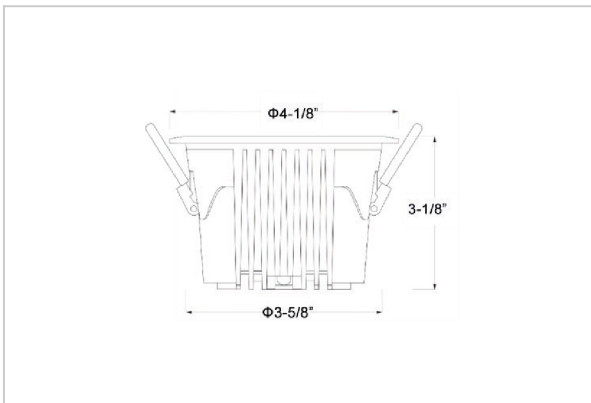

## Product Code : IK-ROCULDL-15W-27K-WH-90C-24D

Voltage	100 - 277 V AC, 50-60 Hz
Lumen Output	1800lm
Power	15W
Efficacy	140lm/w
CCT	2700K
CRI	>90
Beam Angle	24°
Light Distribution	Medium
LED Type	COB
LED Light Source	Osram SOLERIQ S 19
Start Time	Instant
Driver	Stand Alone (included)
Operating Position	Non - Swiveling Type
Dimming	On-Off / Triac / 0-10 V
Construction	Round
Mounting Type	Recessed
Heads	Single Head
Body Material	Aluminium Die cast
Finish	White
Height	3-1/8"
Diameter	4-1/8"
Cut Out	3-5/8"
Optics	Darklight Technology Black, Silver
Application Area	Classroom, Meeting Room, Office, Club, Home

### Beam Spread (Options)

Spot 15°		Medium 24°		Flood 36°		Wide Flood 60°	
ft	Ø	ft	Ø	ft	Ø	ft	Ø
3.0	0.72	3.0	1.41	3.0	2.03	3.0	3.15
9.0	2.15	9.0	4.22	9.0	6.09	9.0	9.45
15.0	3.58	15.0	7.04	15.0	10.15	15.0	15.75