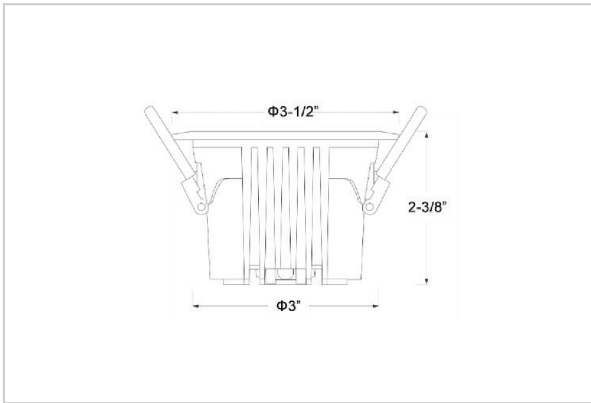

## Product Code : IK-ROCULDL-08W-30K-WH-90C-60D

Voltage	100 - 277 V AC, 50-60 Hz
Lumen Output	1264lm
Power	8W
Efficacy	140lm/w
CCT	3000K
CRI	>90
Beam Angle	60°
Light Distribution	Wide flood
LED Type	COB
LED Light Source	Osram SOLERIQ S 19
Start Time	Instant
Driver	Stand Alone (included)
Operating Position	Non - Swiveling Type
Dimming	On-Off / Triac / 0-10 V
Construction	Round
Mounting Type	Recessed
Heads	Single Head
Body Material	Aluminium Die cast
Finish	White
Height	2-3/8"
Diameter	3-1/2"
Cut Out	3"
Optics	Darklight Technology Black, Silver
Application Area	Classroom, Meeting Room, Office, Club, Home

### Beam Spread (Options)

Spot 15°		Medium 24°		Flood 36°		Wide Flood 60°	
ft	Ø	ft	Ø	ft	Ø	ft	Ø
3.0	0.72	3.0	1.41	3.0	2.03	3.0	3.15
9.0	2.15	9.0	4.22	9.0	6.09	9.0	9.45
15.0	3.58	15.0	7.04	15.0	10.15	15.0	15.75

Ocul, a round shaped LED downlight made of aluminum die cast with high quality powder coated luminaire housing and optimum heat sink. Specular reflector & power grid /global connectors available with isolated LED Driver using Ultra bright OSRAM COB.