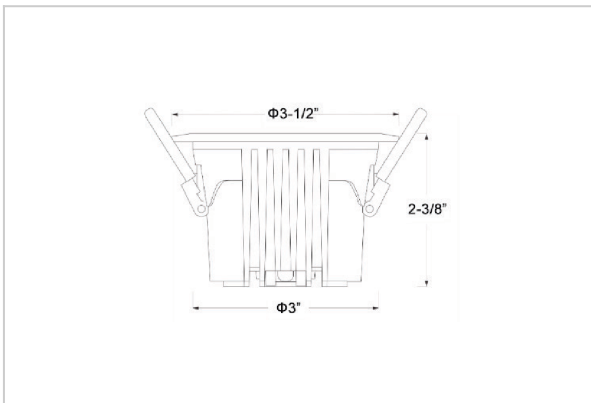

## Product Code : IK-ROCULDL-08W-40K-WH-90C-24D

Voltage	100 - 277 V AC, 50-60 Hz
Lumen Output	1400lm
Power	8W
Efficacy	140lm/w
CCT	4000K
CRI	>90
Beam Angle	24°
Light Distribution	Medium
LED Type	COB
LED Light Source	Osram SOLERIQ S 19
Start Time	Instant
Driver	Stand Alone (included)
Operating Position	Non - Swiveling Type
Dimming	On-Off / Triac / 0-10 V
Construction	Round
Mounting Type	Recessed
Heads	Single Head
Body Material	Aluminium Die cast
Finish	White
Height	2-3/8"
Diameter	3-1/2"
Cut Out	3"
Optics	Darklight Technology Black, Silver
Application Area	Classroom, Meeting Room, Office, Club, Home

### Beam Spread (Options)

Spot 15°		Medium 24°		Flood 36°		Wide Flood 60°	
ft	Ø	ft	Ø	ft	Ø	ft	Ø
3.0	0.72	3.0	1.41	3.0	2.03	3.0	3.15
9.0	2.15	9.0	4.22	9.0	6.09	9.0	9.45
15.0	3.58	15.0	7.04	15.0	10.15	15.0	15.75

Ocul, a round shaped LED downlight made of aluminum die cast with high quality powder coated luminaire housing and optimum heat sink. Specular reflector & power grid /global connectors available with isolated LED Driver using Ultra bright OSRAM COB.