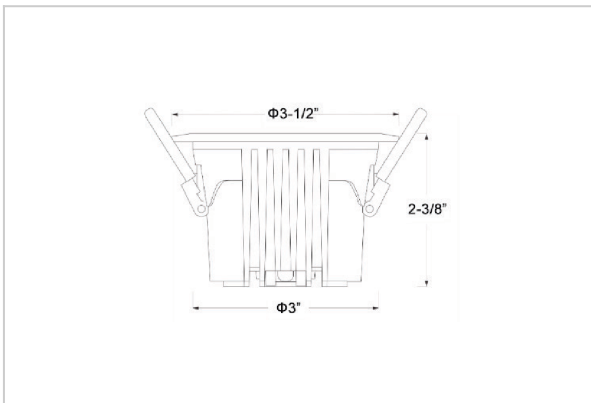

## Product Code : IK-ROCULDL-08W-27K-WH-90C-24D

Voltage	100 - 277 V AC, 50-60 Hz
Lumen Output	1200lm
Power	8W
Efficacy	140lm/w
CCT	2700K
CRI	>90
Beam Angle	24°
Light Distribution	Medium
LED Type	COB
LED Light Source	Osram SOLERIQ S 19
Start Time	Instant
Driver	Stand Alone (included)
Operating Position	Non - Swiveling Type
Dimming	On-Off / Triac / 0-10 V
Construction	Round
Mounting Type	Recessed
Heads	Single Head
Body Material	Aluminium Die cast
Finish	White
Height	2-3/8"
Diameter	3-1/2"
Cut Out	3"
Optics	Darklight Technology Black, Silver
Application Area	Classroom, Meeting Room, Office, Club, Home

### Beam Spread (Options)

Spot 15°		Medium 24°		Flood 36°		Wide Flood 60°	
ft	Ø	ft	Ø	ft	Ø	ft	Ø
3.0	0.72	3.0	1.41	3.0	2.03	3.0	3.15
9.0	2.15	9.0	4.22	9.0	6.09	9.0	9.45
15.0	3.58	15.0	7.04	15.0	10.15	15.0	15.75

Ocul, a round shaped LED downlight made of aluminum die cast with high quality powder coated luminaire housing and optimum heat sink. Specular reflector & power grid /global connectors available with isolated LED Driver using Ultra bright OSRAM COB.