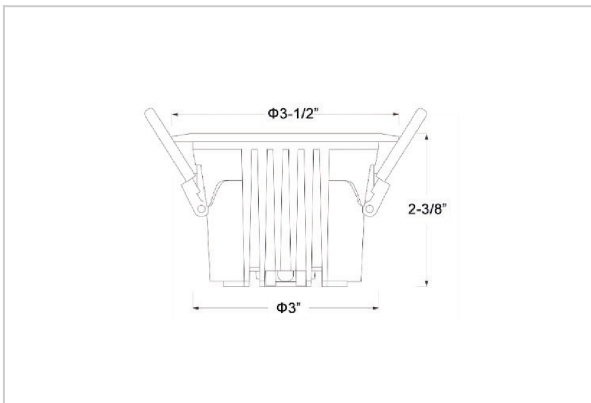

Ocul Down Lights

ITEM SKU#: 662187496719

Product Code : IK-ROCULDL-08W-30K-WH-90C-15D

Voltage	100 - 277 V AC, 50-60 Hz
Lumen Output	1264lm
Power	8W
Efficacy	140lm/w
CCT	3000K
CRI	>90
Beam Angle	15°
Light Distribution	Spot
LED Type	COB
LED Light Source	Osram SOLERIQ S 19
Start Time	Instant
Driver	Stand Alone (included)
Operating Position	Non - Swiveling Type
Dimming	On-Off / Triac / 0-10 V
Construction	Round
Mounting Type	Recessed
Heads	Single Head
Body Material	Aluminium Die cast
Finish	White
Height	2-3/8"
Diameter	3-1/2"
Cut Out	3"
Optics	Darklight Technology Black, Silver
Application Area	Classroom, Meeting Room, Office, Club, Home

Beam Spread (Options)

Spot 15°		Medium 24°		Flood 36°		Wide Flood 60°	
ft	Ø	ft	Ø	ft	Ø	ft	Ø
3.0	0.72	3.0	1.41	3.0	2.03	3.0	3.15
9.0	2.15	9.0	4.22	9.0	6.09	9.0	9.45
15.0	3.58	15.0	7.04	15.0	10.15	15.0	15.75

Ocul, a round shaped LED downlight made of aluminum die cast with high quality powder coated luminaire housing and optimum heat sink. Specular reflector & power grid /global connectors available with isolated LED Driver using Ultra bright OSRAM COB.