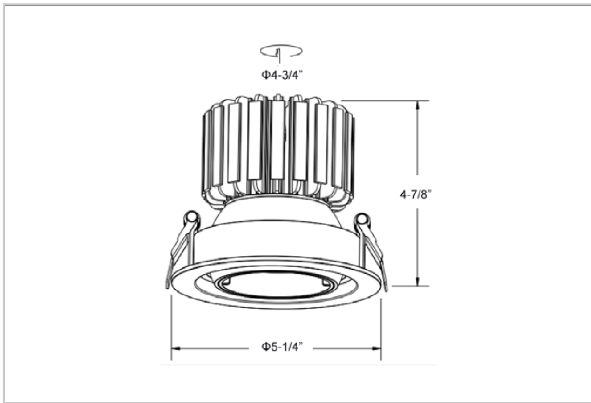

## Product Code : IK-RNOVADL-30W-30K-WH-90C-36D

Voltage	100 - 277 V AC, 50-60 Hz
Lumen Output	2700lm
Power	30W
Efficacy	90lm/w
CCT	3000K
CRI	>90
Beam Angle	36°
Light Distribution	Flood
LED Light Source	Osram SOLERIQ S 19
Start Time	Instant
Driver	Stand Alone (included)
Operating Position	Swiveling Type, 360D
Dimming	On-Off / Triac / 0-10 V
Construction	Round
Mounting Type	Recessed
Heads	Single Head
Body Material	Aluminium Die cast
Finish	White
Height	4-7/8"
Diameter	5-1/4"
Cut Out	4-3/4"
Optics	Darklight Technology Black, Silver
Application Area	Guest Room, Corridor, Restaurant, Meeting Room Club, Hall, Hotel Entrance

### Beam Spread (Options)

Spot	15°		Medium 24°		Flood 36°	
	ft	Ø	ft	Ø	ft	Ø
3.0	0.72	3.0	1.41	3.0	2.03	
9.0	2.15	9.0	4.22	9.0	6.09	
15.0	3.58	15.0	7.04	15.0	10.15	

Nova, a round shaped LED downlight made of aluminum die cast with high quality powder coated luminaire housing and optimum heat sink. The specular darklight reflector in this store light allows outstanding visual comfort to the visitors so that they are able to explore the merchandise at ease.