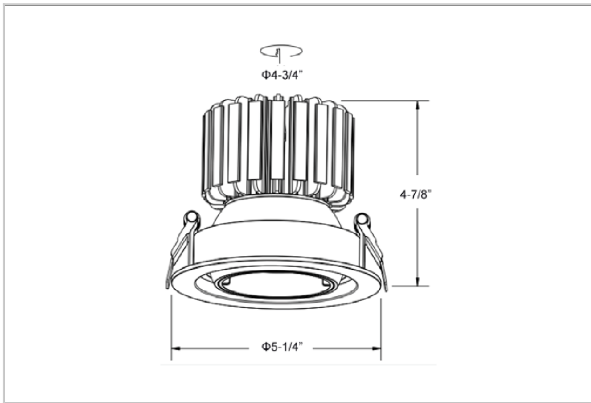

Nova Down Lights

ITEM SKU#: 662187496672

Product Code : IK-RNOVADL-30W-30K-WH-90C-36D

Voltage	100 - 277 V AC, 50-60 Hz
Lumen Output	2700lm
Power	30W
Efficacy	90lm/w
CCT	3000K
CRI	>90
Beam Angle	36°
Light Distribution	Flood
LED Light Source	Osram SOLERIQ S 19
Start Time	Instant
Driver	Stand Alone (included)
Operating Position	Swiveling Type, 360D
Dimming	On-Off / Triac / 0-10 V
Construction	Round
Mounting Type	Recessed
Heads	Single Head
Body Material	Aluminium Die cast
Finish	White
Height	4-7/8"
Diameter	5-1/4"
Cut Out	4-3/4"
Optics	Darklight Technology Black, Silver
Application Area	Guest Room, Corridor, Restaurant, Meeting Room Club, Hall, Hotel Entrance

Beam Spread (Options)

Spot	15°		Medium 24°		Flood 36°	
	ft	Ø	ft	Ø	ft	Ø
3.0	0.72	3.0	1.41	3.0	2.03	
9.0	2.15	9.0	4.22	9.0	6.09	
15.0	3.58	15.0	7.04	15.0	10.15	

Nova, a round shaped LED downlight made of aluminum die cast with high quality powder coated luminaire housing and optimum heat sink. The specular darklight reflector in this store light allows outstanding visual comfort to the visitors so that they are able to explore the merchandise at ease.