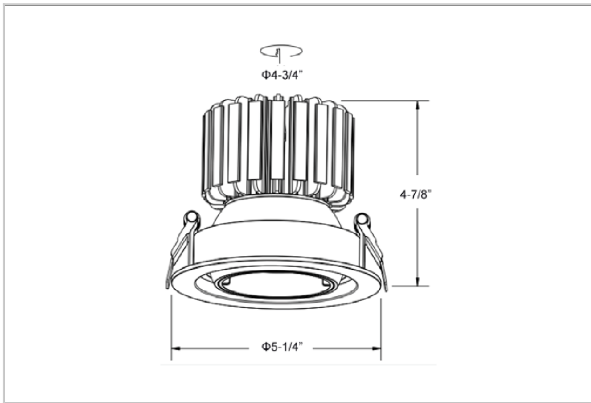

## Product Code : IK-RNOVADL-30W-40K-WH-90C-15D

Voltage	100 - 277 V AC, 50-60 Hz
Lumen Output	2700lm
Power	30W
Efficacy	90lm/w
CCT	4000K
CRI	>90
Beam Angle	15°
Light Distribution	Spot
LED Light Source	Osram SOLERIQ S 19
Start Time	Instant
Driver	Stand Alone (included)
Operating Position	Swiveling Type, 360D
Dimming	On-Off / Triac / 0-10 V
Construction	Round
Mounting Type	Recessed
Heads	Single Head
Body Material	Aluminium Die cast
Finish	White
Height	4-7/8"
Diameter	5-1/4"
Cut Out	4-3/4"
Optics	Darklight Technology Black, Silver
Application Area	Guest Room, Corridor, Restaurant, Meeting Room Club, Hall, Hotel Entrance

### Beam Spread (Options)

Spot 15°		Medium 24°		Flood 36°	
ft	Ø	ft	Ø	ft	Ø
3.0	0.72	3.0	1.41	3.0	2.03
9.0	2.15	9.0	4.22	9.0	6.09
15.0	3.58	15.0	7.04	15.0	10.15

Nova, a round shaped LED downlight made of aluminum die cast with high quality powder coated luminaire housing and optimum heat sink. The specular darklight reflector in this store light allows outstanding visual comfort to the visitors so that they are able to explore the merchandise at ease.