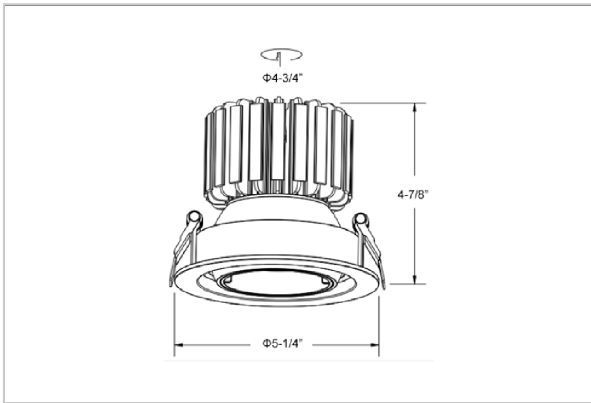

## Product Code : IK-RNOVADL-20W-50K-WH-90C-36D

Voltage	100 - 277 V AC, 50-60 Hz
Lumen Output	1600lm
Power	20W
Efficacy	80lm/w
CCT	5000K
CRI	>90
Beam Angle	36°
Light Distribution	Flood
LED Light Source	Osram SOLERIQ S 19
Start Time	Instant
Driver	Stand Alone (included)
Operating Position	Swiveling Type, 360D
Dimming	On-Off / Triac / 0-10 V
Construction	Round
Mounting Type	Recessed
Heads	Single Head
Body Material	Aluminium Die cast
Finish	White
Height	4-7/8"
Diameter	5-1/4"
Cut Out	4-3/4"
Optics	Darklight Technology Black, Silver
Application Area	Guest Room, Corridor, Restaurant, Meeting Room Club, Hall, Hotel Entrance

### Beam Spread (Options)

Spot	15°		Medium 24°		Flood 36°	
	ft	Ø	ft	Ø	ft	Ø
3.0	0.72	3.0	1.41	3.0	2.03	
9.0	2.15	9.0	4.22	9.0	6.09	
15.0	3.58	15.0	7.04	15.0	10.15	

Nova, a round shaped LED downlight made of aluminum die cast with high quality powder coated luminaire housing and optimum heat sink. The specular darklight reflector in this store light allows outstanding visual comfort to the visitors so that they are able to explore the merchandise at ease.