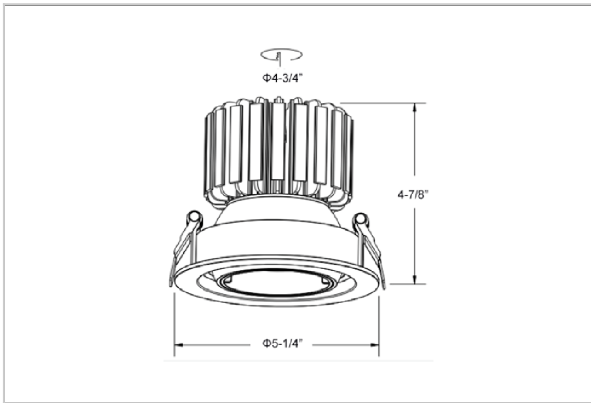

## Product Code : IK-RNOVADL-20W-40K-WH-90C-36D

Voltage	100 - 277 V AC, 50-60 Hz
Lumen Output	1600lm
Power	20W
Efficacy	80lm/w
CCT	4000K
CRI	>90
Beam Angle	36°
Light Distribution	Flood
LED Light Source	Osram SOLERIQ S 19
Start Time	Instant
Driver	Stand Alone (included)
Operating Position	Swiveling Type, 360D
Dimming	On-Off / Triac / 0-10 V
Construction	Round
Mounting Type	Recessed
Heads	Single Head
Body Material	Aluminium Die cast
Finish	White
Height	4-7/8"
Diameter	5-1/4"
Cut Out	4-3/4"
Optics	Darklight Technology Black, Silver
Application Area	Guest Room, Corridor, Restaurant, Meeting Room Club, Hall, Hotel Entrance

### Beam Spread (Options)

Spot	15°		Medium 24°		Flood 36°	
	ft	Ø	ft	Ø	ft	Ø
3.0	0.72	3.0	1.41	3.0	2.03	
9.0	2.15	9.0	4.22	9.0	6.09	
15.0	3.58	15.0	7.04	15.0	10.15	

Nova, a round shaped LED downlight made of aluminum die cast with high quality powder coated luminaire housing and optimum heat sink. The specular darklight reflector in this store light allows outstanding visual comfort to the visitors so that they are able to explore the merchandise at ease.