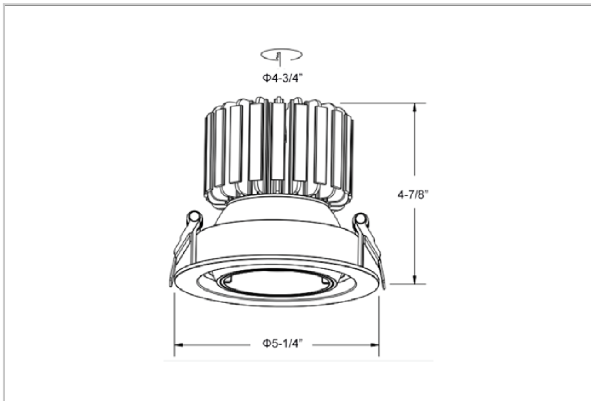

## Product Code : IK-RNOVADL-20W-30K-WH-90C-36D

Voltage	100 - 277 V AC, 50-60 Hz
Lumen Output	1600lm
Power	20W
Efficacy	80lm/w
CCT	3000K
CRI	>90
Beam Angle	36°
Light Distribution	Flood
LED Light Source	Osram SOLERIQ S 19
Start Time	Instant
Driver	Stand Alone (included)
Operating Position	Swiveling Type, 360D
Dimming	On-Off / Triac / 0-10 V
Construction	Round
Mounting Type	Recessed
Heads	Single Head
Body Material	Aluminium Die cast
Finish	White
Height	4-7/8"
Diameter	5-1/4"
Cut Out	4-3/4"
Optics	Darklight Technology Black, Silver
Application Area	Guest Room, Corridor, Restaurant, Meeting Room Club, Hall, Hotel Entrance

### Beam Spread (Options)

Spot	15°		Medium 24°		Flood 36°	
	ft	Ø	ft	Ø	ft	Ø
3.0	0.72	3.0	1.41	3.0	2.03	
9.0	2.15	9.0	4.22	9.0	6.09	
15.0	3.58	15.0	7.04	15.0	10.15	

Nova, a round shaped LED downlight made of aluminum die cast with high quality powder coated luminaire housing and optimum heat sink. The specular darklight reflector in this store light allows outstanding visual comfort to the visitors so that they are able to explore the merchandise at ease.