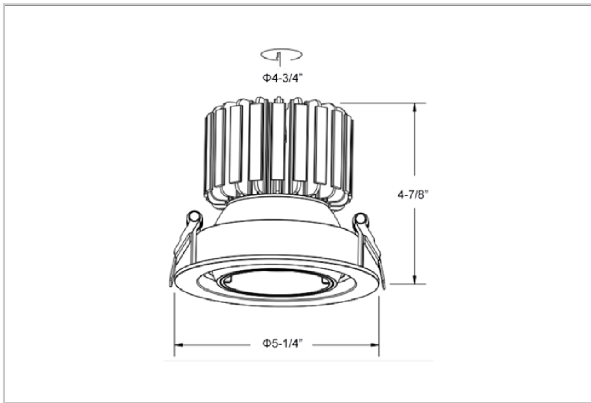

## Product Code : IK-RNOVADL-20W-27K-WH-90C-36D

Voltage	100 - 277 V AC, 50-60 Hz
Lumen Output	1600lm
Power	20W
Efficacy	80lm/w
CCT	2700K
CRI	>90
Beam Angle	36°
Light Distribution	Flood
LED Light Source	Osram SOLERIQ S 19
Start Time	Instant
Driver	Stand Alone (included)
Operating Position	Swiveling Type, 360D
Dimming	On-Off / Triac / 0-10 V
Construction	Round
Mounting Type	Recessed
Heads	Single Head
Body Material	Aluminium Die cast
Finish	White
Height	4-7/8"
Diameter	5-1/4"
Cut Out	4-3/4"
Optics	Darklight Technology Black, Silver
Application Area	Guest Room, Corridor, Restaurant, Meeting Room Club, Hall, Hotel Entrance

### Beam Spread (Options)

Spot	15°		Medium 24°		Flood 36°	
	ft	Ø	ft	Ø	ft	Ø
3.0	0.72	3.0	1.41	3.0	2.03	
9.0	2.15	9.0	4.22	9.0	6.09	
15.0	3.58	15.0	7.04	15.0	10.15	

Nova, a round shaped LED downlight made of aluminum die cast with high quality powder coated luminaire housing and optimum heat sink. The specular darklight reflector in this store light allows outstanding visual comfort to the visitors so that they are able to explore the merchandise at ease.