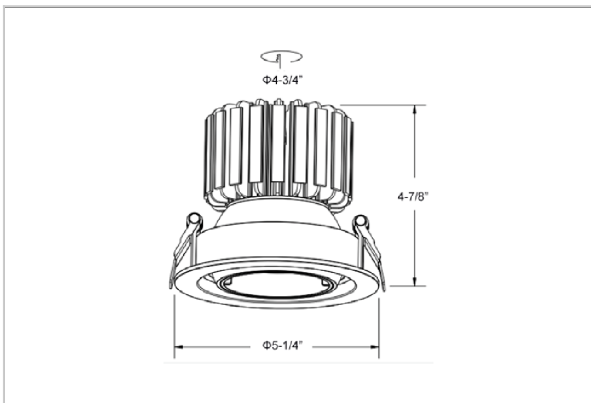

Nova Down Lights

ITEM SKU#: 662187496450

Product Code : IK-RNOVADL-20W-30K-WH-90C-15D

Voltage	100 - 277 V AC, 50-60 Hz
Lumen Output	1600lm
Power	20W
Efficacy	80lm/w
CCT	3000K
CRI	>90
Beam Angle	15°
Light Distribution	Spot
LED Light Source	Osram SOLERIQ S 19
Start Time	Instant
Driver	Stand Alone (included)
Operating Position	Swiveling Type, 360D
Dimming	On-Off / Triac / 0-10 V
Construction	Round
Mounting Type	Recessed
Heads	Single Head
Body Material	Aluminium Die cast
Finish	White
Height	4-7/8"
Diameter	5-1/4"
Cut Out	4-3/4"
Optics	Darklight Technology Black, Silver
Application Area	Guest Room, Corridor, Restaurant, Meeting Room Club, Hall, Hotel Entrance

Beam Spread (Options)

Spot 15°		Medium 24°		Flood 36°	
ft	Ø	ft	Ø	ft	Ø
3.0	0.72	3.0	1.41	3.0	2.03
9.0	2.15	9.0	4.22	9.0	6.09
15.0	3.58	15.0	7.04	15.0	10.15

Nova, a round shaped LED downlight made of aluminum die cast with high quality powder coated luminaire housing and optimum heat sink. The specular darklight reflector in this store light allows outstanding visual comfort to the visitors so that they are able to explore the merchandise at ease.