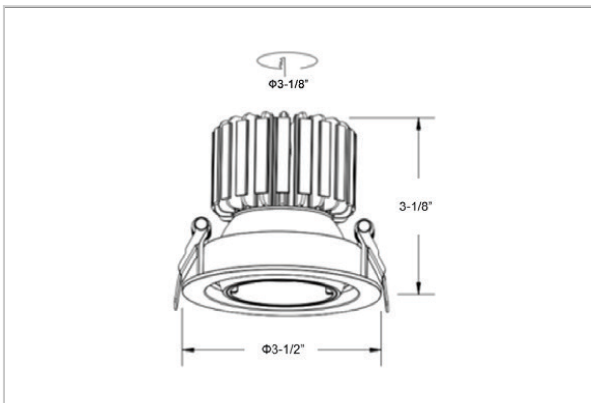

Nova Down Lights

ITEM SKU#: 662187496368

Product Code : IK-RNOVADL-12W-30K-WH-90C-24D

Voltage	100 - 277 V AC, 50-60 Hz
Lumen Output	1080lm
Power	12W
Efficacy	90lm/w
CCT	3000K
CRI	>90
Beam Angle	24°
Light Distribution	Medium
LED Light Source	Osram SOLERIQ S 19
Start Time	Instant
Driver	Stand Alone (included)
Operating Position	Swiveling Type, 360D
Dimming	On-Off / Triac / 0-10 V
Construction	Round
Mounting Type	Recessed
Heads	Single Head
Body Material	Aluminium Die cast
Finish	White
Height	3-1/8"
Diameter	3-1/2"
Cut Out	3-1/8"
Optics	Darklight Technology Black, Silver
Application Area	Guest Room, Corridor, Restaurant, Meeting Room Club, Hall, Hotel Entrance

Beam Spread (Options)

Spot	15°		Medium 24°		Flood 36°	
	ft	Ø	ft	Ø	ft	Ø
3.0	0.72	3.0	1.41	3.0	2.03	
9.0	2.15	9.0	4.22	9.0	6.09	
15.0	3.58	15.0	7.04	15.0	10.15	

Nova, a round shaped LED downlight made of aluminum die cast with high quality powder coated luminaire housing and optimum heat sink. The specular darklight reflector in this store light allows outstanding visual comfort to the visitors so that they are able to explore the merchandise at ease.