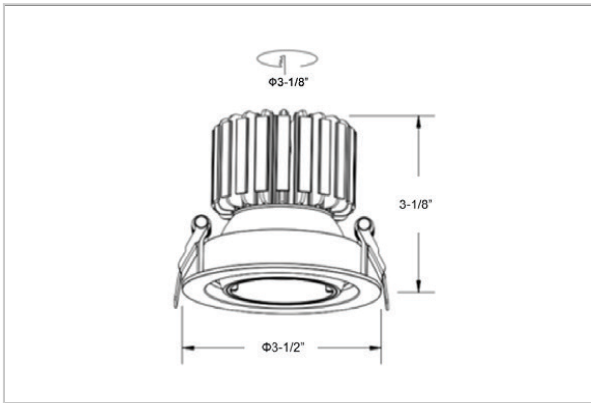

Nova Down Lights

ITEM SKU#: 662187496351

Product Code : IK-RNOVADL-12W-27K-WH-90C-24D

Voltage	100 - 277 V AC, 50-60 Hz
Lumen Output	1080lm
Power	12W
Efficacy	90lm/w
CCT	2700K
CRI	>90
Beam Angle	24°
Light Distribution	Medium
LED Light Source	Osram SOLERIQ S 19
Start Time	Instant
Driver	Stand Alone (included)
Operating Position	Swiveling Type, 360D
Dimming	On-Off / Triac / 0-10 V
Construction	Round
Mounting Type	Recessed
Heads	Single Head
Body Material	Aluminium Die cast
Finish	White
Height	3-1/8"
Diameter	3-1/2"
Cut Out	3-1/8"
Optics	Darklight Technology Black, Silver
Application Area	Guest Room, Corridor, Restaurant, Meeting Room Club, Hall, Hotel Entrance

Beam Spread (Options)

Spot	15°		Medium 24°		Flood 36°	
	ft	Ø	ft	Ø	ft	Ø
3.0	0.72	3.0	1.41	3.0	2.03	
9.0	2.15	9.0	4.22	9.0	6.09	
15.0	3.58	15.0	7.04	15.0	10.15	

Nova, a round shaped LED downlight made of aluminum die cast with high quality powder coated luminaire housing and optimum heat sink. The specular darklight reflector in this store light allows outstanding visual comfort to the visitors so that they are able to explore the merchandise at ease.