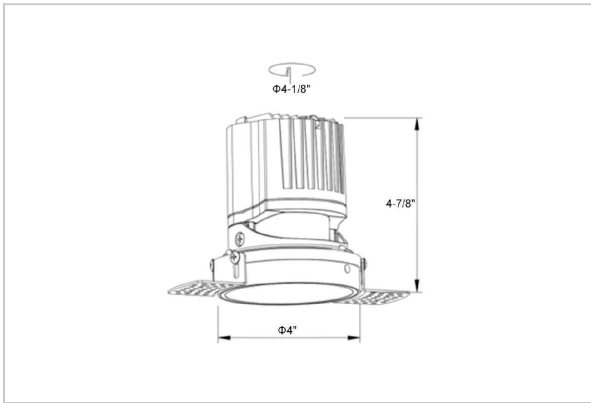

Lumos Down Lights

ITEM SKU#: 662187496306

Product Code : IK-RLUMOSDL-15W-40K-WH-90C-60D

Voltage	100 - 277 V AC, 50-60 Hz
Lumen Output	1423.43lm
Power	15W
Efficacy	140lm/w
CCT	4000K
CRI	>90
Beam Angle	60°
Light Distribution	Wide flood
LED Light Source	Osram SOLERIQ S 19
Start Time	Instant
Driver	Stand Alone (included)
Operating Position	Non - Swiveling Type
Dimming	On-Off / Triac / 0-10 V
Construction	Round
Mounting Type	Recessed
Heads	Single Head
Body Material	Aluminium Die cast
Finish	White
Height	4-7/8"
Diameter	5-1/8"
Cut Out	4-1/8"
Optics	Darklight Technology Black, Silver
Application Area	Guest Room, Corridor, Restaurant, Meeting Room Club, Hall, Hotel Entrance

Beam Spread (Options)

Spot	15°	Medium	24°	Flood	38°	Wide Flood	60°
ft	Ø	ft	Ø	ft	Ø	ft	Ø
3.0	0.72	3.0	1.41	3.0	2.03	3.0	3.15
9.0	2.15	9.0	4.22	9.0	6.09	9.0	9.45
15.0	3.58	15.0	7.04	15.0	10.15	15.0	15.75

Circular in design, this LED downlight is made up of aluminum die cast with high quality powder coated luminaire housing and optimum heat sink. Available in multiple wattages and beam angle, the luminaire renders greater flexibility in its application for store lighting. Moreover, the specular darklight reflector in this store light allows outstanding visual comfort to the visitors.