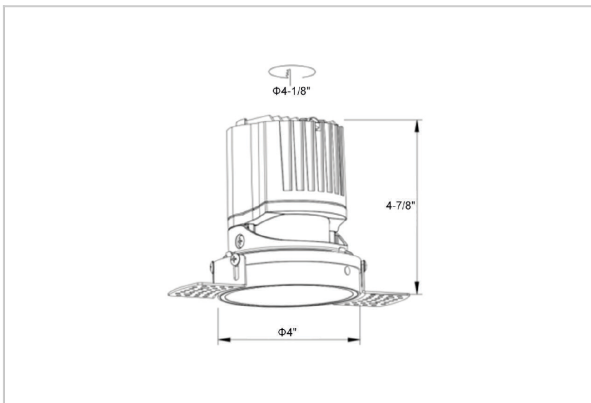

Lumos Down Lights

ITEM SKU#: 662187496283

Product Code : IK-RLUMOSDL-15W-30K-WH-90C-60D

Voltage	100 - 277 V AC, 50-60 Hz
Lumen Output	1291.1lm
Power	15W
Efficacy	140lm/w
CCT	3000K
CRI	>90
Beam Angle	60°
Light Distribution	Wide flood
LED Light Source	Osram SOLERIQ S 19
Start Time	Instant
Driver	Stand Alone (included)
Operating Position	Non - Swiveling Type
Dimming	On-Off / Triac / 0-10 V
Construction	Round
Mounting Type	Recessed
Heads	Single Head
Body Material	Aluminium Die cast
Finish	White
Height	4-7/8"
Diameter	5-1/8"
Cut Out	4-1/8"
Optics	Darklight Technology Black, Silver
Application Area	Guest Room, Corridor, Restaurant, Meeting Room Club, Hall, Hotel Entrance

Beam Spread (Options)

Spot	15°	Medium	24°	Flood	38°	Wide Flood	60°
ft	Ø	ft	Ø	ft	Ø	ft	Ø
3.0	0.72	3.0	1.41	3.0	2.03	3.0	3.15
9.0	2.15	9.0	4.22	9.0	6.09	9.0	9.45
15.0	3.58	15.0	7.04	15.0	10.15	15.0	15.75

Circular in design, this LED downlight is made up of aluminum die cast with high quality powder coated luminaire housing and optimum heat sink. Available in multiple wattages and beam angle, the luminaire renders greater flexibility in its application for store lighting. Moreover, the specular darklight reflector in this store light allows outstanding visual comfort to the visitors.