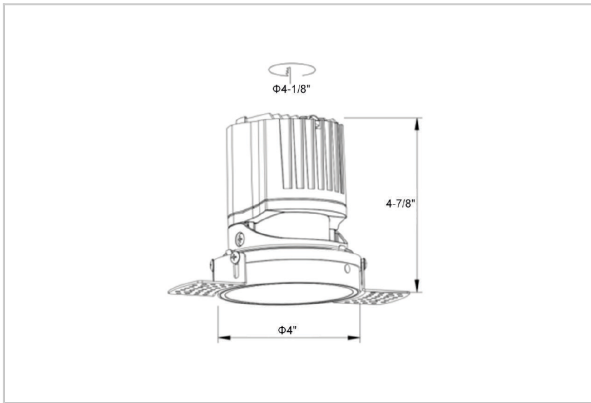

## Product Code : IK-RLUMOSDL-15W-40K-WH-90C-24D

Voltage	100 - 277 V AC, 50-60 Hz
Lumen Output	1479lm
Power	15W
Efficacy	140lm/w
CCT	4000K
CRI	>90
Beam Angle	24°
Light Distribution	Medium
LED Light Source	Osram SOLERIQ S 19
Start Time	Instant
Driver	Stand Alone (included)
Operating Position	Non - Swiveling Type
Dimming	On-Off / Triac / 0-10 V
Construction	Round
Mounting Type	Recessed
Heads	Single Head
Body Material	Aluminium Die cast
Finish	White
Height	4-7/8"
Diameter	5-1/8"
Cut Out	4-1/8"
Optics	Darklight Technology Black, Silver
Application Area	Guest Room, Corridor, Restaurant, Meeting Room Club, Hall, Hotel Entrance

### Beam Spread (Options)

Spot	15°	Medium	24°	Flood	38°	Wide Flood	60°
ft	Ø	ft	Ø	ft	Ø	ft	Ø
3.0	0.72	3.0	1.41	3.0	2.03	3.0	3.15
9.0	2.15	9.0	4.22	9.0	6.09	9.0	9.45
15.0	3.58	15.0	7.04	15.0	10.15	15.0	15.75

Circular in design, this LED downlight is made up of aluminum die cast with high quality powder coated luminaire housing and optimum heat sink. Available in multiple wattages and beam angle, the luminaire renders greater flexibility in its application for store lighting. Moreover, the specular darklight reflector in this store light allows outstanding visual comfort to the visitors.