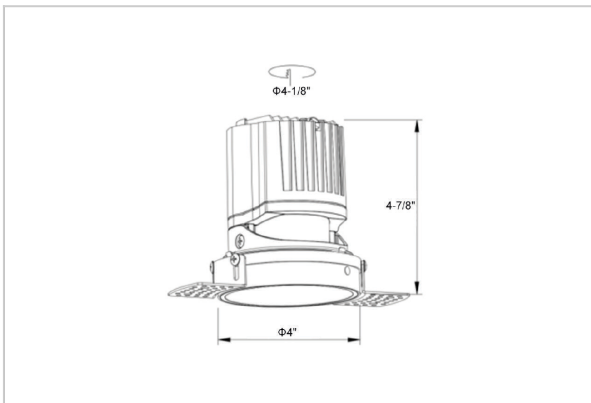

Lumos Down Lights

ITEM SKU#: 662187496214

Product Code : IK-RLUMOSDL-15W-35K-WH-90C-24D

Voltage	100 - 277 V AC, 50-60 Hz
Lumen Output	1408.57lm
Power	15W
Efficacy	140lm/w
CCT	3500K
CRI	>90
Beam Angle	24°
Light Distribution	Medium
LED Light Source	Osram SOLERIQ S 19
Start Time	Instant
Driver	Stand Alone (included)
Operating Position	Non - Swiveling Type
Dimming	On-Off / Triac / 0-10 V
Construction	Round
Mounting Type	Recessed
Heads	Single Head
Body Material	Aluminium Die cast
Finish	White
Height	4-7/8"
Diameter	5-1/8"
Cut Out	4-1/8"
Optics	Darklight Technology Black, Silver
Application Area	Guest Room, Corridor, Restaurant, Meeting Room Club, Hall, Hotel Entrance

Beam Spread (Options)

Spot	15°	Medium	24°	Flood	38°	Wide Flood	60°
ft	Ø	ft	Ø	ft	Ø	ft	Ø
3.0	0.72	3.0	1.41	3.0	2.03	3.0	3.15
9.0	2.15	9.0	4.22	9.0	6.09	9.0	9.45
15.0	3.58	15.0	7.04	15.0	10.15	15.0	15.75

Circular in design, this LED downlight is made up of aluminum die cast with high quality powder coated luminaire housing and optimum heat sink. Available in multiple wattages and beam angle, the luminaire renders greater flexibility in its application for store lighting. Moreover, the specular darklight reflector in this store light allows outstanding visual comfort to the visitors.