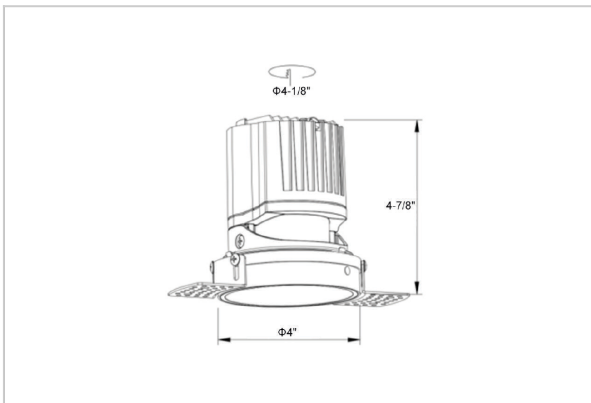

## Product Code : IK-RLUMOSDL-15W-30K-WH-90C-24D

Voltage	100 - 277 V AC, 50-60 Hz
Lumen Output	1341.5lm
Power	15W
Efficacy	140lm/w
CCT	3000K
CRI	>90
Beam Angle	24°
Light Distribution	Medium
LED Light Source	Osram SOLERIQ S 19
Start Time	Instant
Driver	Stand Alone (included)
Operating Position	Non - Swiveling Type
Dimming	On-Off / Triac / 0-10 V
Construction	Round
Mounting Type	Recessed
Heads	Single Head
Body Material	Aluminium Die cast
Finish	White
Height	4-7/8"
Diameter	5-1/8"
Cut Out	4-1/8"
Optics	Darklight Technology Black, Silver
Application Area	Guest Room, Corridor, Restaurant, Meeting Room Club, Hall, Hotel Entrance

### Beam Spread (Options)

Spot	15°	Medium	24°	Flood	38°	Wide Flood	60°
ft	Ø	ft	Ø	ft	Ø	ft	Ø
3.0	0.72	3.0	1.41	3.0	2.03	3.0	3.15
9.0	2.15	9.0	4.22	9.0	6.09	9.0	9.45
15.0	3.58	15.0	7.04	15.0	10.15	15.0	15.75

Circular in design, this LED downlight is made up of aluminum die cast with high quality powder coated luminaire housing and optimum heat sink. Available in multiple wattages and beam angle, the luminaire renders greater flexibility in its application for store lighting. Moreover, the specular darklight reflector in this store light allows outstanding visual comfort to the visitors.