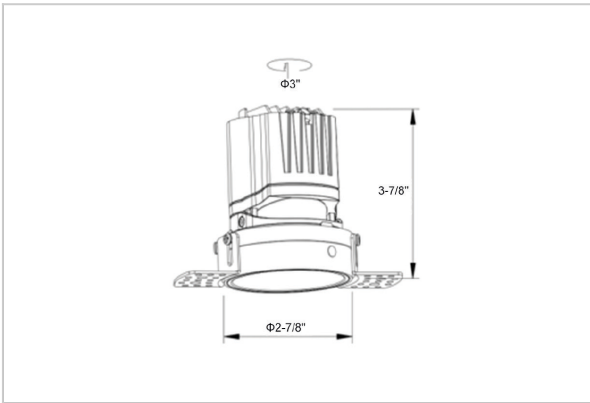

Lumos Down Lights

ITEM SKU#: 662187496122

Product Code : IK-RLUMOSDL-8W-30K-WH-90C-60D

Voltage	100 - 277 V AC, 50-60 Hz
Lumen Output	695.2lm
Power	8W
Efficacy	140lm/w
CCT	3000K
CRI	>90
Beam Angle	60°
Light Distribution	Wide flood
LED Light Source	Osram SOLERIQ S 19
Start Time	Instant
Driver	Stand Alone (included)
Operating Position	Non - Swiveling Type
Dimming	On-Off / Triac / 0-10 V
Construction	Round
Mounting Type	Recessed
Heads	Single Head
Body Material	Aluminium Die cast
Finish	White
Height	3-7/8"
Diameter	4-1/2"
Cut Out	3"
Optics	Darklight Technology Black, Silver
Application Area	Guest Room, Corridor, Restaurant, Meeting Room Club, Hall, Hotel Entrance

Beam Spread (Options)

Spot	15°	Medium	24°	Flood	38°	Wide Flood	60°
ft	Ø	ft	Ø	ft	Ø	ft	Ø
3.0	0.72	3.0	1.41	3.0	2.03	3.0	3.15
9.0	2.15	9.0	4.22	9.0	6.09	9.0	9.45
15.0	3.58	15.0	7.04	15.0	10.15	15.0	15.75

Circular in design, this LED downlight is made up of aluminum die cast with high quality powder coated luminaire housing and optimum heat sink. Available in multiple wattages and beam angle, the luminaire renders greater flexibility in its application for store lighting. Moreover, the specular darklight reflector in this store light allows outstanding visual comfort to the visitors.