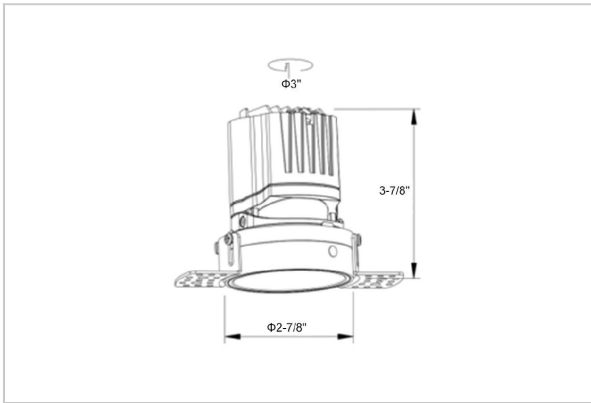

## Product Code : IK-RLUMOSDL-8W-27K-WH-90C-38D

Voltage	100 - 277 V AC, 50-60 Hz
Lumen Output	650.95lm
Power	8W
Efficacy	140lm/w
CCT	2700K
CRI	>90
Beam Angle	38°
Light Distribution	Flood
LED Light Source	Osram SOLERIQ S 19
Start Time	Instant
Driver	Stand Alone (included)
Operating Position	Non - Swiveling Type
Dimming	On-Off / Triac / 0-10 V
Construction	Round
Mounting Type	Recessed
Heads	Single Head
Body Material	Aluminium Die cast
Finish	White
Height	3-7/8"
Diameter	4-1/2"
Cut Out	3"
Optics	Darklight Technology Black, Silver
Application Area	Guest Room, Corridor, Restaurant, Meeting Room Club, Hall, Hotel Entrance

### Beam Spread (Options)

Spot	15°	Medium	24°	Flood	38°	Wide Flood	60°
ft	Ø	ft	Ø	ft	Ø	ft	Ø
3.0	0.72	3.0	1.41	3.0	2.03	3.0	3.15
9.0	2.15	9.0	4.22	9.0	6.09	9.0	9.45
15.0	3.58	15.0	7.04	15.0	10.15	15.0	15.75

Circular in design, this LED downlight is made up of aluminum die cast with high quality powder coated luminaire housing and optimum heat sink. Available in multiple wattages and beam angle, the luminaire renders greater flexibility in its application for store lighting. Moreover, the specular darklight reflector in this store light allows outstanding visual comfort to the visitors.