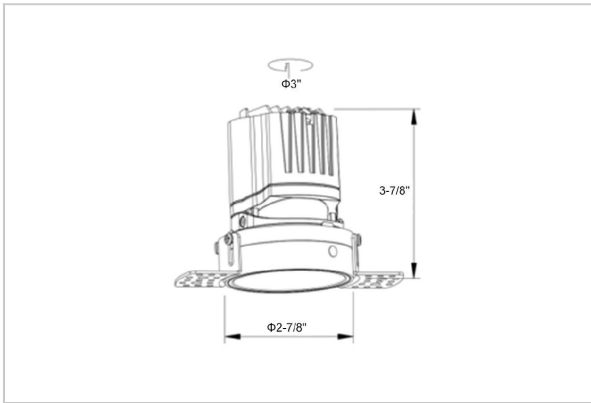

Lumos Down Lights

ITEM SKU#: 662187496016

Product Code : IK-RLUMOSDL-8W-40K-WH-90C-15D

Voltage	100 - 277 V AC, 50-60 Hz
Lumen Output	802.73lm
Power	8W
Efficacy	140lm/w
CCT	4000K
CRI	>90
Beam Angle	15°
Light Distribution	Spot
LED Light Source	Osram SOLERIQ S 19
Start Time	Instant
Driver	Stand Alone (included)
Operating Position	Non - Swiveling Type
Dimming	On-Off / Triac / 0-10 V
Construction	Round
Mounting Type	Recessed
Heads	Single Head
Body Material	Aluminium Die cast
Finish	White
Height	3-7/8"
Diameter	4-1/2"
Cut Out	3"
Optics	Darklight Technology Black, Silver
Application Area	Guest Room, Corridor, Restaurant, Meeting Room Club, Hall, Hotel Entrance

Beam Spread (Options)

Spot 15°		Medium 24°		Flood 38°		Wide Flood 60°	
ft	Ø	ft	Ø	ft	Ø	ft	Ø
3.0	0.72	3.0	1.41	3.0	2.03	3.0	3.15
9.0	2.15	9.0	4.22	9.0	6.09	9.0	9.45
15.0	3.58	15.0	7.04	15.0	10.15	15.0	15.75

Circular in design, this LED downlight is made up of aluminum die cast with high quality powder coated luminaire housing and optimum heat sink. Available in multiple wattages and beam angle, the luminaire renders greater flexibility in its application for store lighting. Moreover, the specular darklight reflector in this store light allows outstanding visual comfort to the visitors.