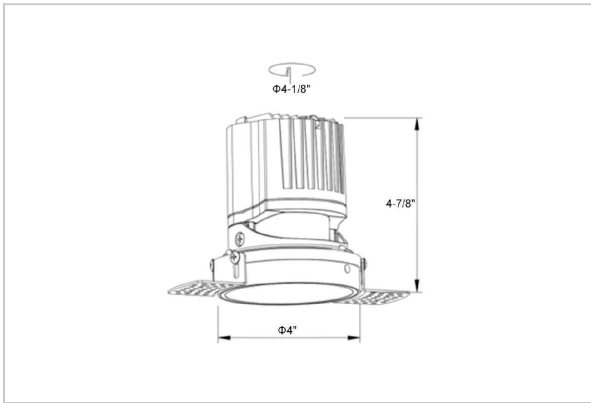

## Product Code : IK-RLUMOSDL-15W-30K-BL-90C-24D

Voltage	100 - 277 V AC, 50-60 Hz
Lumen Output	1341.5lm
Power	15W
Efficacy	140lm/w
CCT	3000K
CRI	>90
Beam Angle	24°
Light Distribution	Medium
LED Light Source	Osram SOLERIQ S 19
Start Time	Instant
Driver	Stand Alone (included)
Operating Position	Non - Swiveling Type
Dimming	On-Off / Triac / 0-10 V
Construction	Round
Mounting Type	Recessed
Heads	Single Head
Body Material	Aluminium Die cast
Finish	Black
Height	4-7/8"
Diameter	4-1/2"
Cut Out	4-1/8"
Optics	Darklight Technology Black, Silver
Application Area	Guest Room, Corridor, Restaurant, Meeting Room Club, Hall, Hotel Entrance

### Beam Spread (Options)

Spot	15°	Medium	24°	Flood	38°	Wide Flood	60°
ft	Ø	ft	Ø	ft	Ø	ft	Ø
3.0	0.72	3.0	1.41	3.0	2.03	3.0	3.15
9.0	2.15	9.0	4.22	9.0	6.09	9.0	9.45
15.0	3.58	15.0	7.04	15.0	10.15	15.0	15.75

Circular in design, this LED downlight is made up of aluminum die cast with high quality powder coated luminaire housing and optimum heat sink. Available in multiple wattages and beam angle, the luminaire renders greater flexibility in its application for store lighting. Moreover, the specular darklight reflector in this store light allows outstanding visual comfort to the visitors.