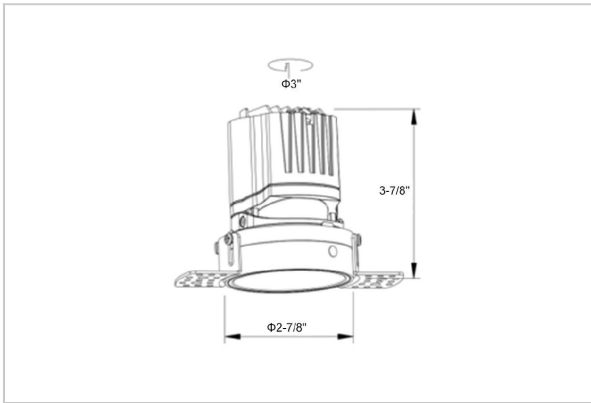

Lumos Down Lights

ITEM SKU#: 662187495774

Product Code : IK-RLUMOSDL-8W-30K-BL-90C-60D

Voltage	100 - 277 V AC, 50-60 Hz
Lumen Output	695.2lm
Power	8W
Efficacy	140lm/w
CCT	3000K
CRI	>90
Beam Angle	60°
Light Distribution	Wide flood
LED Light Source	Osram SOLERIQ S 19
Start Time	Instant
Driver	Stand Alone (included)
Operating Position	Non - Swiveling Type
Dimming	On-Off / Triac / 0-10 V
Construction	Round
Mounting Type	Recessed
Heads	Single Head
Body Material	Aluminium Die cast
Finish	Black
Height	3-7/8"
Diameter	3-1/2"
Cut Out	3"
Optics	Darklight Technology Black, Silver
Application Area	Guest Room, Corridor, Restaurant, Meeting Room Club, Hall, Hotel Entrance

Beam Spread (Options)

Spot	15°	Medium	24°	Flood	38°	Wide Flood	60°
ft	Ø	ft	Ø	ft	Ø	ft	Ø
3.0	0.72	3.0	1.41	3.0	2.03	3.0	3.15
9.0	2.15	9.0	4.22	9.0	6.09	9.0	9.45
15.0	3.58	15.0	7.04	15.0	10.15	15.0	15.75

Circular in design, this LED downlight is made up of aluminum die cast with high quality powder coated luminaire housing and optimum heat sink. Available in multiple wattages and beam angle, the luminaire renders greater flexibility in its application for store lighting. Moreover, the specular darklight reflector in this store light allows outstanding visual comfort to the visitors.