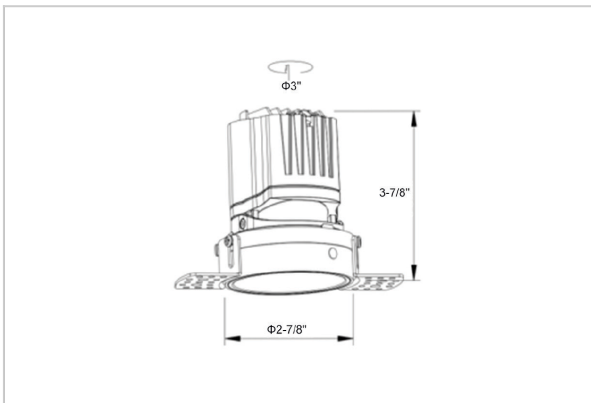

Lumos Down Lights

ITEM SKU#: 662187495644

Product Code : IK-RLUMOSDL-8W-27K-BL-90C-15D

Voltage	100 - 277 V AC, 50-60 Hz
Lumen Output	693.42lm
Power	8W
Efficacy	140lm/w
CCT	2700K
CRI	>90
Beam Angle	15°
Light Distribution	Spot
LED Light Source	Osram SOLERIQ S 19
Start Time	Instant
Driver	Stand Alone (included)
Operating Position	Non - Swiveling Type
Dimming	On-Off / Triac / 0-10 V
Construction	Round
Mounting Type	Recessed
Heads	Single Head
Body Material	Aluminium Die cast
Finish	Black
Height	3-7/8"
Diameter	3-1/2"
Cut Out	3"
Optics	Darklight Technology Black, Silver
Application Area	Guest Room, Corridor, Restaurant, Meeting Room Club, Hall, Hotel Entrance

Beam Spread (Options)

Spot 15°		Medium 24°		Flood 38°		Wide Flood 60°	
ft	Ø	ft	Ø	ft	Ø	ft	Ø
3.0	0.72	3.0	1.41	3.0	2.03	3.0	3.15
9.0	2.15	9.0	4.22	9.0	6.09	9.0	9.45
15.0	3.58	15.0	7.04	15.0	10.15	15.0	15.75

Circular in design, this LED downlight is made up of aluminum die cast with high quality powder coated luminaire housing and optimum heat sink. Available in multiple wattages and beam angle, the luminaire renders greater flexibility in its application for store lighting. Moreover, the specular darklight reflector in this store light allows outstanding visual comfort to the visitors.