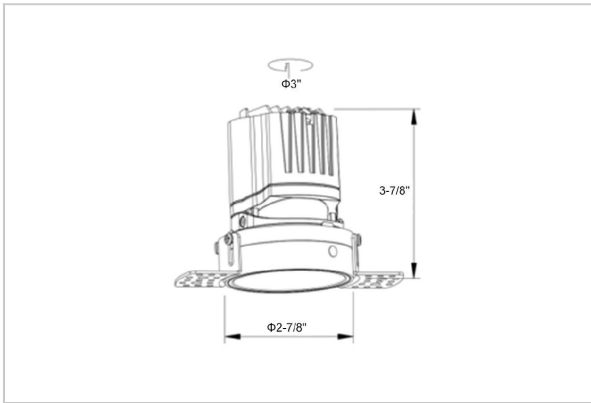

Lumos Down Lights

ITEM SKU#: 662187495644

Product Code : IK-RLUMOSDL-8W-27K-BL-90C-15D

Voltage	100 - 277 V AC, 50-60 Hz
Lumen Output	693.42lm
Power	8W
Efficacy	140lm/w
CCT	2700K
CRI	>90
Beam Angle	15°
Light Distribution	Spot
LED Light Source	Osram SOLERIQ S 19
Start Time	Instant
Driver	Stand Alone (included)
Operating Position	Non - Swiveling Type
Dimming	On-Off / Triac / 0-10 V
Construction	Round
Mounting Type	Recessed
Heads	Single Head
Body Material	Aluminium Die cast
Finish	Black
Height	3-7/8"
Diameter	3-1/2"
Cut Out	3"
Optics	Darklight Technology Black, Silver
Application Area	Guest Room, Corridor, Restaurant, Meeting Room Club, Hall, Hotel Entrance

Beam Spread (Options)

Spot 15°		Medium 24°		Flood 38°		Wide Flood 60°	
ft	Ø	ft	Ø	ft	Ø	ft	Ø
3.0	0.72	3.0	1.41	3.0	2.03	3.0	3.15
9.0	2.15	9.0	4.22	9.0	6.09	9.0	9.45
15.0	3.58	15.0	7.04	15.0	10.15	15.0	15.75

Circular in design, this LED downlight is made up of aluminum die cast with high quality powder coated luminaire housing and optimum heat sink. Available in multiple wattages and beam angle, the luminaire renders greater flexibility in its application for store lighting. Moreover, the specular darklight reflector in this store light allows outstanding visual comfort to the visitors.