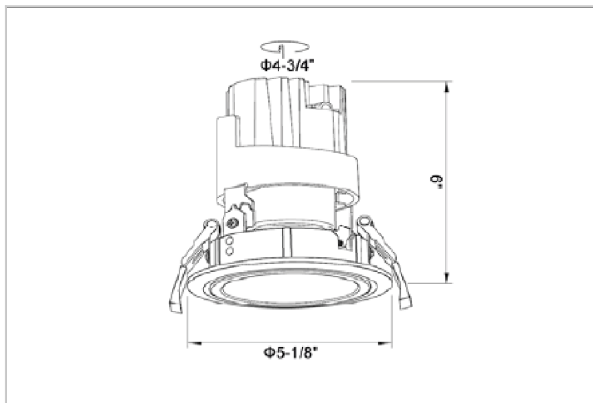

Glint Down Lights

ITEM SKU#: 662187495422

Product Code : IK-RGLINTDL-40W-27K-WH-90C-24D

Voltage	100 - 277 V AC, 50-60 Hz
Lumen Output	3200lm
Power	40W
Efficacy	80lm/w
CCT	2700K
CRI	>90
Beam Angle	24°
Light Distribution	Medium
LED Type	COB
LED Light Source	Osram SOLERIQ S 19
Start Time	Instant
Driver	Stand Alone (included)
Operating Position	Swiveling Type
Dimming	On-Off / Triac / 0-10 V
Construction	Round
Mounting Type	Recessed
Heads	Single Head
Body Material	Aluminium Die cast
Finish	White
Height	6"
Diameter	5-1/8"
Cut Out	4-3/4"
Optics	Darklight Technology Black, Silver
Application Area	Guest Room, Corridor, Restaurant, Meeting Room Club, Hall, Hotel Entrance

Beam Spread (Options)

Spot 15°		Medium 24°		Flood 38°	
ft	Ø	ft	Ø	ft	Ø
3.0	0.72	3.0	1.41	3.0	2.03
9.0	2.15	9.0	4.22	9.0	6.09
15.0	3.58	15.0	7.04	15.0	10.15

Glint, a circular shaped LED downlight made of aluminum die cast with high quality powder coated luminaire housing and optimum heat sink. Specular reflector & power grid / global connectors available with isolated LED Driver using Ultra bright OSRAM COB.