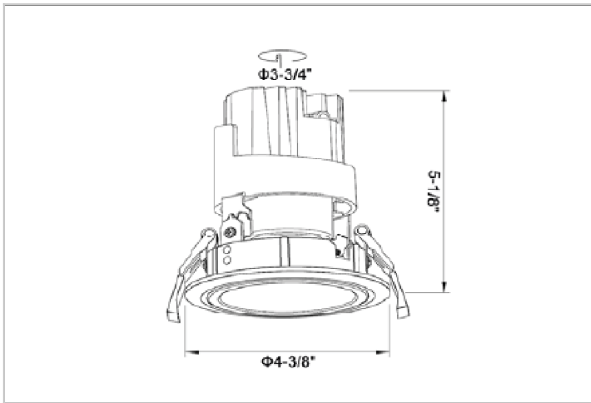

Glint Down Lights

ITEM SKU#: 662187495286

Product Code : IK-RGLINTDL-30W-35K-WH-90C-15D

Voltage	100 - 277 V AC, 50-60 Hz
Lumen Output	2550lm
Power	30W
Efficacy	85lm/w
CCT	3500K
CRI	>90
Beam Angle	15°
Light Distribution	Spot
LED Type	COB
LED Light Source	Osram SOLERIQ S 19
Start Time	Instant
Driver	Stand Alone (included)
Operating Position	Swiveling Type
Dimming	On-Off / Triac / 0-10 V
Construction	Round
Mounting Type	Recessed
Heads	Single Head
Body Material	Aluminium Die cast
Finish	White
Height	5-1/8"
Diameter	4-1/8"
Cut Out	3-7/8"
Optics	Darklight Technology Black, Silver
Application Area	Guest Room, Corridor, Restaurant, Meeting Room Club, Hall, Hotel Entrance

Beam Spread (Options)

Spot 15°		Medium 24°		Flood 38°	
ft	Ø	ft	Ø	ft	Ø
3.0	0.72	3.0	1.41	3.0	2.03
9.0	2.15	9.0	4.22	9.0	6.09
15.0	3.58	15.0	7.04	15.0	10.15

Glint, a circular shaped LED downlight made of aluminum die cast with high quality powder coated luminaire housing and optimum heat sink. Specular reflector & power grid / global connectors available with isolated LED Driver using Ultra bright OSRAM COB.