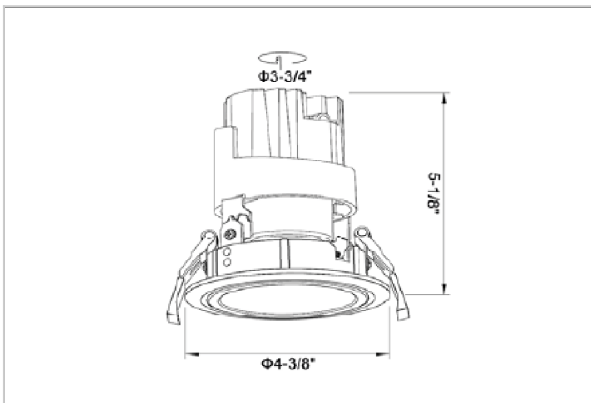

## Product Code : IK-RGLINTDL-20W-30K-WH-90C-15D

Voltage	100 - 277 V AC, 50-60 Hz
Lumen Output	1700lm
Power	20W
Efficacy	85lm/w
CCT	3000K
CRI	>90
Beam Angle	15°
Light Distribution	Spot
LED Type	COB
LED Light Source	Osram SOLERIQ S 19
Start Time	Instant
Driver	Stand Alone (included)
Operating Position	Swiveling Type
Dimming	On-Off / Triac / 0-10 V
Construction	Round
Mounting Type	Recessed
Heads	Single Head
Body Material	Aluminium Die cast
Finish	White
Height	5-1/8"
Diameter	4-1/8"
Cut Out	3-7/8"
Optics	Darklight Technology Black, Silver
Application Area	Guest Room, Corridor, Restaurant, Meeting Room Club, Hall, Hotel Entrance

### Beam Spread (Options)

Spot 15°		Medium 24°		Flood 38°	
ft	Ø	ft	Ø	ft	Ø
3.0	0.72	3.0	1.41	3.0	2.03
9.0	2.15	9.0	4.22	9.0	6.09
15.0	3.58	15.0	7.04	15.0	10.15

Glint, a circular shaped LED downlight made of aluminum die cast with high quality powder coated luminaire housing and optimum heat sink. Specular reflector & power grid / global connectors available with isolated LED Driver using Ultra bright OSRAM COB.