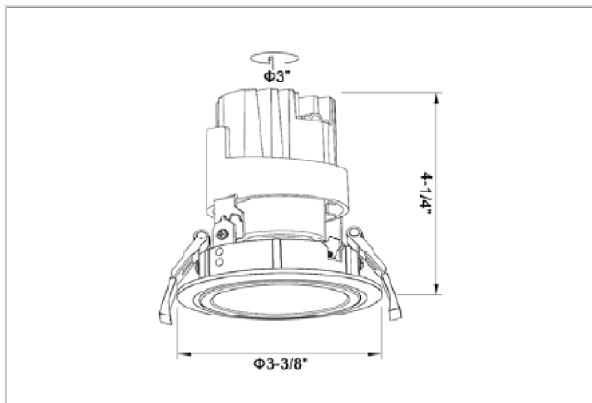

Glint Down Lights

ITEM SKU#: 662187495064

Product Code : IK-RGLINTDL-15W-30K-WH-90C-38D

Voltage	100 - 277 V AC, 50-60 Hz
Lumen Output	1275lm
Power	15W
Efficacy	85lm/w
CCT	3000K
CRI	>90
Beam Angle	38°
Light Distribution	Flood
LED Type	COB
LED Light Source	Osram SOLERIQ S 19
Start Time	Instant
Driver	Stand Alone (included)
Operating Position	Swiveling Type
Dimming	On-Off / Triac / 0-10 V
Construction	Round
Mounting Type	Recessed
Heads	Single Head
Body Material	Aluminium Die cast
Finish	White
Height	4-1/4"
Diameter	3-3/8"
Cut Out	3"
Optics	Darklight Technology Black, Silver
Application Area	Guest Room, Corridor, Restaurant, Meeting Room Club, Hall, Hotel Entrance

Beam Spread (Options)

Spot	15°	Medium	24°	Flood	38°
ft	Ø	ft	Ø	ft	Ø
3.0	0.72	3.0	1.41	3.0	2.03
9.0	2.15	9.0	4.22	9.0	6.09
15.0	3.58	15.0	7.04	15.0	10.15

Glint, a circular shaped LED downlight made of aluminum die cast with high quality powder coated luminaire housing and optimum heat sink. Specular reflector & power grid / global connectors available with isolated LED Driver using Ultra bright OSRAM COB.