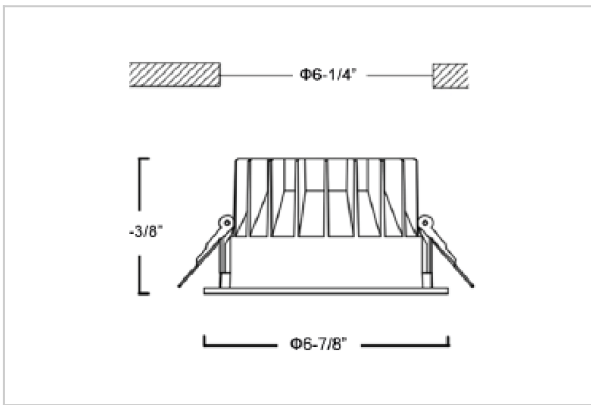

Glim Down Lights

ITEM SKU#: 662187494593

Product Code : IK-RGLIMDL-20W-40K-BL-90C-60D

Voltage	100 - 277 V AC, 50-60 Hz
Lumen Output	1800lm
Power	20W
Efficacy	90lm/w
CCT	4000K
CRI	>90
Beam Angle	60°
Light Distribution	Wide flood
LED Light Source	Osram SOLERIQ S 19
Start Time	Instant
Driver	Stand Alone (included)
Operating Position	Non - Swiveling Type
Dimming	On-Off / Triac / 0-10 V
Construction	Round
Mounting Type	Recessed
Heads	Single Head
Finish	Black
Height	3-3/8"
Diameter	6-7/8"
Cut Out	6-1/4"
Optics	Darklight Technology Black, Silver
IP Rating	-
Application Area	Outdoor Corridor, Bathroom, Eave.

Beam Spread (Option)

Wide Flood	60°
ft	Ø
3.0	3.15
9.0	9.45
15.0	15.75

Glim, a round shaped LED downlight made of aluminum die cast with high quality powder coated luminaire housing and optimum heat sink. Specular reflector & power grid /global connectors available with isolated LED Driver using Ultra bright OSRAM COB.