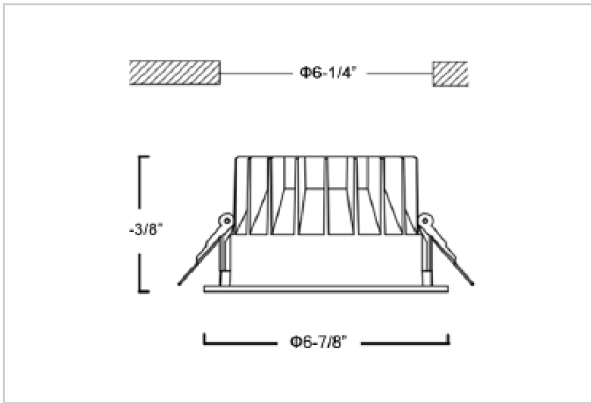

Glim Down Lights

ITEM SKU#: 662187494593

Product Code : IK-RGLIMDL-20W-40K-BL-90C-60D

Voltage	100 - 277 V AC, 50-60 Hz
Lumen Output	1800lm
Power	20W
Efficacy	90lm/w
CCT	4000K
CRI	>90
Beam Angle	60°
Light Distribution	Wide flood
LED Light Source	Osram SOLERIQ S 19
Start Time	Instant
Driver	Stand Alone (included)
Operating Position	Non - Swiveling Type
Dimming	On-Off / Triac / 0-10 V
Construction	Round
Mounting Type	Recessed
Heads	Single Head
Finish	Black
Height	3-3/8"
Diameter	6-7/8"
Cut Out	6-1/4"
Optics	Darklight Technology Black, Silver
IP Rating	-
Application Area	Outdoor Corridor, Bathroom, Eave.

Beam Spread (Option)

Wide Flood	60°
ft	Ø
3.0	3.15
9.0	9.45
15.0	15.75

Glim, a round shaped LED downlight made of aluminum die cast with high quality powder coated luminaire housing and optimum heat sink. Specular reflector & power grid /global connectors available with isolated LED Driver using Ultra bright OSRAM COB.