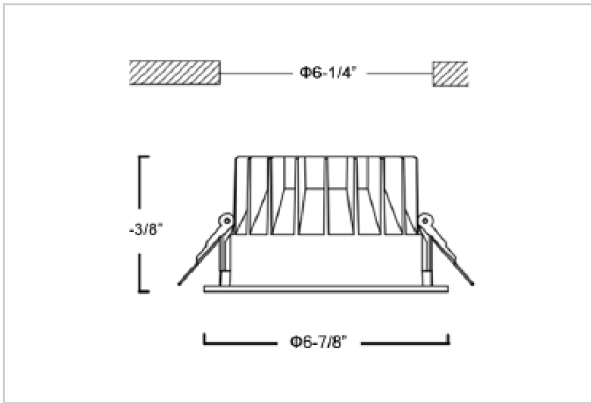

Glim Down Lights

ITEM SKU#: 662187494579

Product Code : IK-RGLIMDL-20W-30K-BL-90C-60D

Voltage	100 - 277 V AC, 50-60 Hz
Lumen Output	1800lm
Power	20W
Efficacy	90lm/w
CCT	3000K
CRI	>90
Beam Angle	60°
Light Distribution	Wide flood
LED Light Source	Osram SOLERIQ S 19
Start Time	Instant
Driver	Stand Alone (included)
Operating Position	Non - Swiveling Type
Dimming	On-Off / Triac / 0-10 V
Construction	Round
Mounting Type	Recessed
Heads	Single Head
Finish	Black
Height	3-3/8"
Diameter	6-7/8"
Cut Out	6-1/4"
Optics	Darklight Technology Black, Silver
IP Rating	-
Application Area	Outdoor Corridor, Bathroom, Eave.

Beam Spread (Option)

Wide Flood	60°
ft	Ø
3.0	3.15
9.0	9.45
15.0	15.75

Glim, a round shaped LED downlight made of aluminum die cast with high quality powder coated luminaire housing and optimum heat sink. Specular reflector & power grid /global connectors available with isolated LED Driver using Ultra bright OSRAM COB.