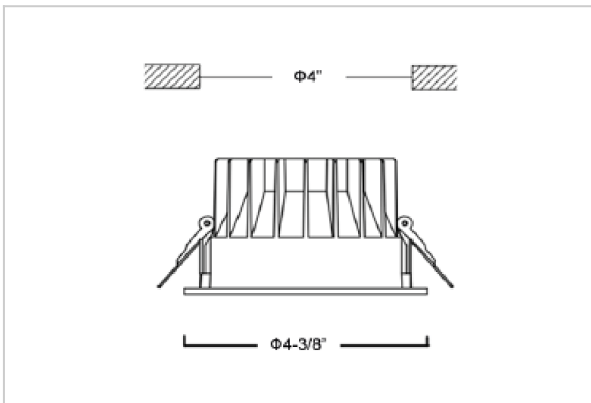

## Product Code : IK-RGLIMDL-12W-30K-BL-90C-60D

Voltage	100 - 277 V AC, 50-60 Hz
Lumen Output	1080lm
Power	12W
Efficacy	90lm/w
CCT	3000K
CRI	>90
Beam Angle	60°
Light Distribution	Wide flood
LED Light Source	Osram SOLERIQ S 19
Start Time	Instant
Driver	Stand Alone (included)
Operating Position	Non - Swiveling Type
Dimming	On-Off / Triac / 0-10 V
Construction	Round
Mounting Type	Recessed
Heads	Single Head
Finish	Black
Height	2-1/2"
Diameter	4-3/8"
Cut Out	4"
Optics	Darklight Technology Black, Silver
IP Rating	-
Application Area	Outdoor Corridor, Bathroom, Eave.

### Beam Spread (Option)

Wide Flood	60°
ft	Ø
3.0	3.15
9.0	9.45
15.0	15.75

Glim, a round shaped LED downlight made of aluminum die cast with high quality powder coated luminaire housing and optimum heat sink. Specular reflector & power grid /global connectors available with isolated LED Driver using Ultra bright OSRAM COB.