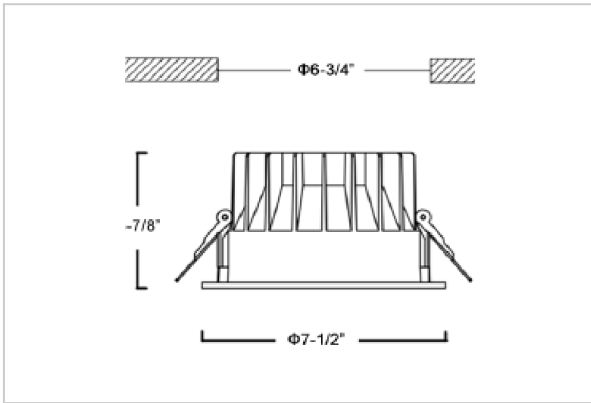

Glim Down Lights

ITEM SKU#: 662187494425

Product Code : IK-RGLIMDL-30W-35K-WH-90C-60D

Voltage	100 - 277 V AC, 50-60 Hz
Lumen Output	2700lm
Power	30W
Efficacy	90lm/w
CCT	3500K
CRI	>90
Beam Angle	60°
Light Distribution	Wide flood
LED Light Source	Osram SOLERIQ S 19
Start Time	Instant
Driver	Stand Alone (included)
Operating Position	Non - Swiveling Type
Dimming	On-Off / Triac / 0-10 V
Construction	Round
Mounting Type	Recessed
Heads	Single Head
Finish	White
Height	3-7/8"
Diameter	7-1/2"
Cut Out	6-3/4"
Optics	Darklight Technology Black, Silver
IP Rating	-
Application Area	Outdoor Corridor, Bathroom, Eave.

Beam Spread (Option)

Wide Flood	60°
ft	Ø
3.0	3.15
9.0	9.45
15.0	15.75

Glim, a round shaped LED downlight made of aluminum die cast with high quality powder coated luminaire housing and optimum heat sink. Specular reflector & power grid / global connectors available with isolated LED Driver using Ultra bright OSRAM COB.